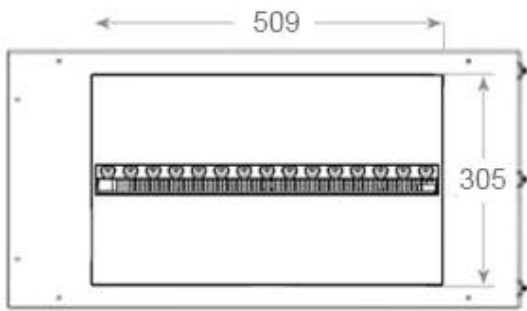

#### Appearance

Flame colours	1 colours
Material	Steel
Colour	Black
Finish	Matte
Interior	Black
Decoration	Wood (Additional)
Glas included	Yes
Glass Height	15 cm

#### Size

Length/Width	80 cm
Height	50 cm
Depth	40 cm
Weight	25 kg
Cable lenght	150 cm

CASSETTE 500 MANUAL

TOP

FRONT

SIDE

CASSETTE 500 AUTOMATIC

TOP