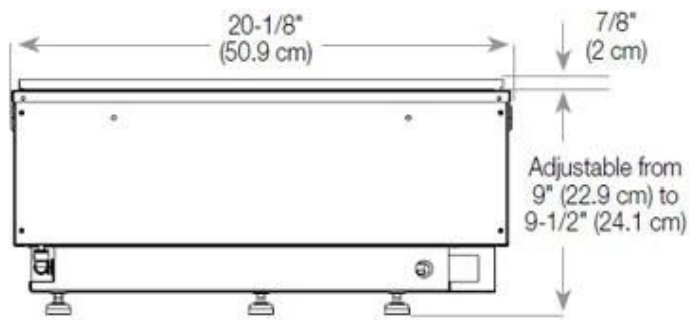

#### Appearance

Flame colours	1 colours
Material	Steel
Colour	Black
Finish	Matte
Interior	Black
Decoration	Wood (Additional)
Glas included	Yes
Glass Height	15 cm

#### Size

Length/Width	80 cm
Height	50 cm
Depth	40 cm
Weight	25 kg
Cable lenght	150 cm

CASSETTE 500 MANUAL

TOP

FRONT

SIDE

CASSETTE 500 AUTOMATIC

TOP