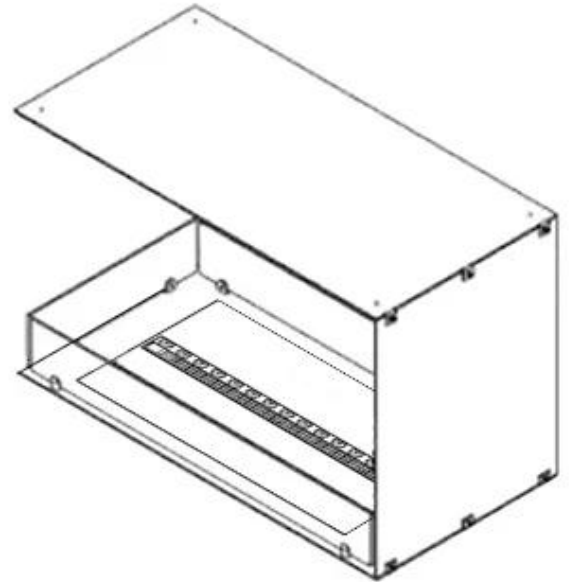

#### Appearance

Flame colours	1 colours
Material	Steel
Colour	Black
Finish	Matte
Interior	Black
Decoration	Wood (Additional)
Glas included	Yes
Glass Height	15 cm

#### Size

Length/Width	80 cm
Height	50 cm
Depth	40 cm
Weight	25 kg
Cable lenght	150 cm

CASSETTE 500 MANUAL

TOP

FRONT

SIDE

CASSETTE 500 AUTOMATIC

TOP