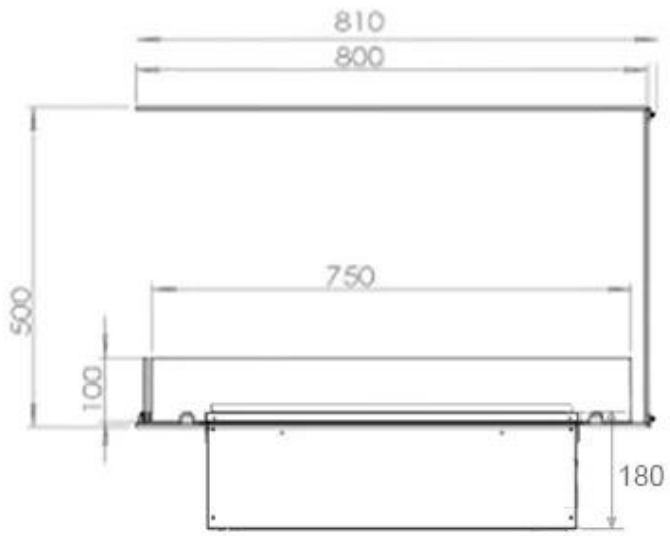

#### Appearance

Flame colours	1 colours
Material	Steel
Colour	Black
Finish	Matte
Interior	Black
Decoration	Wood (Additional)
Glas included	Yes
Glass Height	15 cm

#### Size

Length/Width	80 cm
Height	50 cm
Depth	40 cm
Weight	25 kg
Cable lenght	150 cm

CASSETTE 500 MANUAL

TOP

FRONT

SIDE

CASSETTE 500 AUTOMATIC

TOP