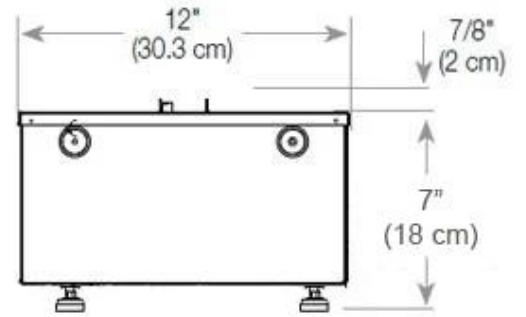

Appearance

Flame colours	1 colours
Material	Steel
Colour	Black
Finish	Matte
Interior	Black
Decoration	Wood (Additional)
Glas included	Yes
Glass Height	15 cm

Type

Producttype	3-sided Built-in Bioethanol Fireplace
Brand	Foco
Use	Indoor
Flame view	Room Divider
Warranty	2 years

Size

Length/Width	100 cm
Height	50 cm
Depth	40 cm
Weight	30 kg
Cable lenght	150 cm

CASSETTE 500 MANUAL

TOP

FRONT

SIDE

CASSETTE 500 AUTOMATIC

TOP