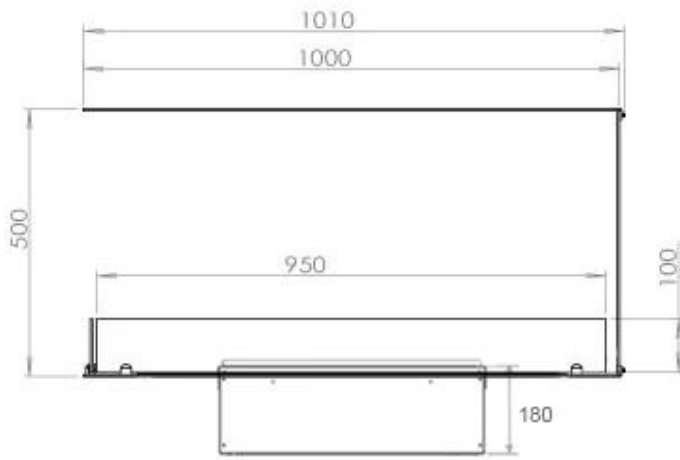

Appearance

Flame colours	1 colours
Material	Steel
Colour	Black
Finish	Matte
Interior	Black
Decoration	Wood (Additional)
Glas included	Yes
Glass Height	15 cm

Type

Producttype	3-sided Built-in Bioethanol Fireplace
Brand	Foco
Use	Indoor
Flame view	Room Divider
Warranty	2 years

Size

Length/Width	100 cm
Height	50 cm
Depth	40 cm
Weight	30 kg
Cable lenght	150 cm

CASSETTE 500 MANUAL

TOP

FRONT

SIDE

CASSETTE 500 AUTOMATIC

TOP