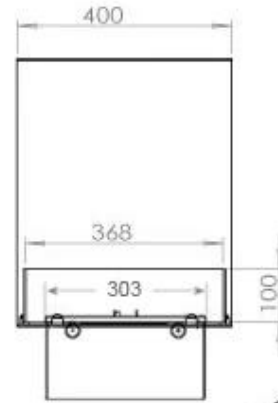

Appearance

Flame colours	1 colours
Material	Steel
Colour	Black
Finish	Matte
Interior	Black
Decoration	Wood (Additional)
Glas included	Yes
Glass Height	15 cm

Type

Producttype	3-sided Built-in Bioethanol Fireplace
Brand	Foco
Use	Indoor
Flame view	Room Divider
Warranty	2 years

Size

Length/Width	100 cm
Height	50 cm
Depth	40 cm
Weight	30 kg
Cable lenght	150 cm

CASSETTE 500 MANUAL

TOP

FRONT

SIDE

CASSETTE 500 AUTOMATIC

TOP