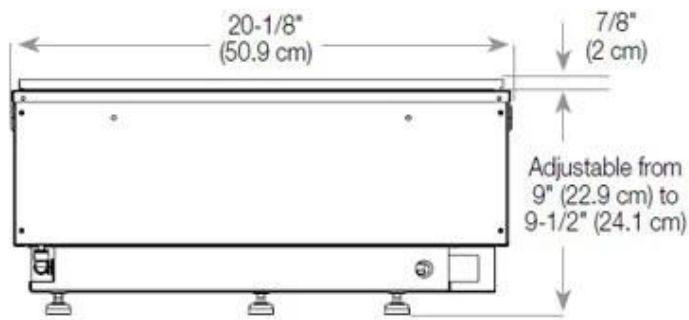

Appearance

Flame colours	1 colours
Material	Steel
Colour	Black
Finish	Matte
Interior	Black
Decoration	Wood (Additional)
Glas included	Yes
Glass Height	15 cm

Type

Producttype	3-sided Built-in Bioethanol Fireplace
Brand	Foco
Use	Indoor
Flame view	Room Divider
Warranty	2 years

Size

Length/Width	100 cm
Height	50 cm
Depth	40 cm
Weight	30 kg
Cable lenght	150 cm

CASSETTE 500 MANUAL

TOP

FRONT

SIDE

CASSETTE 500 AUTOMATIC

TOP