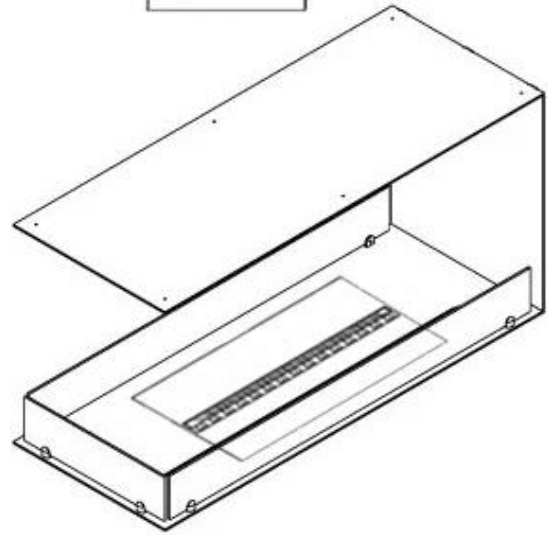

CACHFIRES

FOCO MYST ROOM DIVIDER 1000

HYB-30-114

Foco Myst Room Divider 1000 vesitakka höyryllä. Kolmisivuinen huoneenjakaajakka seinään asennettavaksi.

TECHNICAL SPECIFICATIONS

Features

Remote control	Yes (included)
Adjustable flame	Yes
Control	Remote Control
Requires electricity	Yes
Burn time	10 hours
Capacity	2 Litres
Heat output (max)	No heat kW
Burner type	Dimplex Optimyst Cassette 500
Thermostat	No
Ventilation	210 cm ²
Flue/chimney	Not Required
Fuel	Water and Electricity
Usage	220 L/h

Appearance

Flame colours	1 colours
Material	Steel
Colour	Black
Finish	Matte
Interior	Black
Decoration	Wood (Additional)
Glas included	Yes
Glass Height	15 cm

Type

Producttype	3-sided Built-in Bioethanol Fireplace
Brand	Foco
Use	Indoor
Flame view	Room Divider
Warranty	2 years

Size

Length/Width	100 cm
Height	50 cm
Depth	40 cm
Weight	30 kg
Cable lenght	150 cm

CASSETTE 500 MANUAL

TOP

FRONT

SIDE

CASSETTE 500 AUTOMATIC

TOP