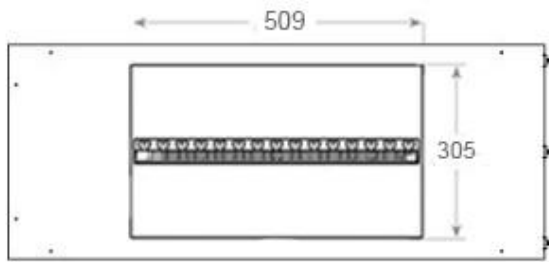

Appearance

Flame colours	1 colours
Material	Steel
Colour	Black
Finish	Matte
Interior	Black
Decoration	Wood (Additional)
Glas included	Yes
Glass Height	15 cm

Type

Producttype	3-sided Built-in Bioethanol Fireplace
Brand	Foco
Use	Indoor
Flame view	Room Divider
Warranty	2 years

Size

Length/Width	100 cm
Height	50 cm
Depth	40 cm
Weight	30 kg
Cable lenght	150 cm

CASSETTE 500 MANUAL

TOP

FRONT

SIDE

CASSETTE 500 AUTOMATIC

TOP