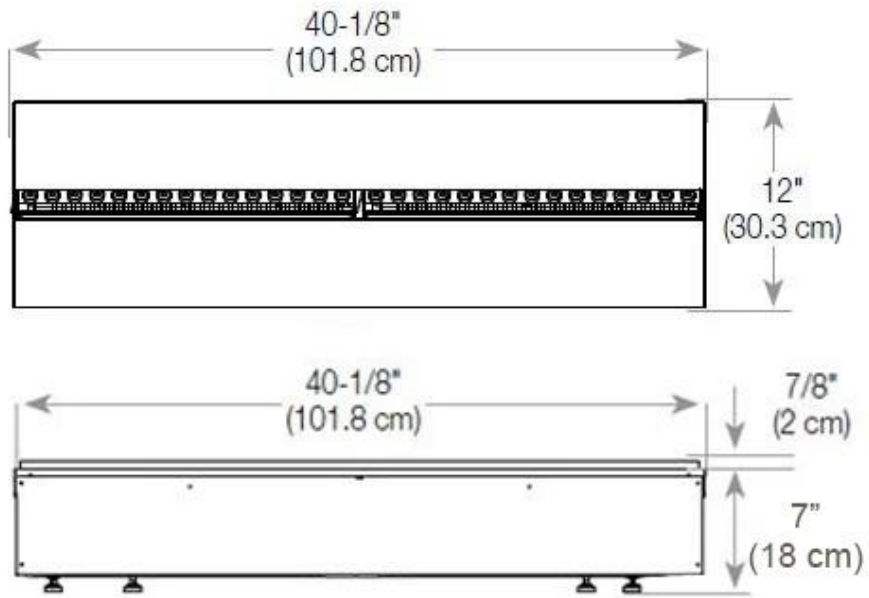

Appearance

Flame colours	1 colours
Material	Steel
Colour	Black
Finish	Matte
Interior	Black
Decoration	Wood (Additional)
Glas included	Yes
Glass Height	15 cm

Type

Producttype	3-sided Built-in Opti-myst Fireplace
Brand	Foco
Flame view	Room Divider
Use	Indoor
Warranty	2 years

Size

Length/Width	120 cm
Height	50 cm
Depth	40 cm
Weight	40 kg
Cable lenght	150 cm

CASSETTE 1000 MANUAL

FRONT

SIDE

CASSETTE 100 AUTOMATIC