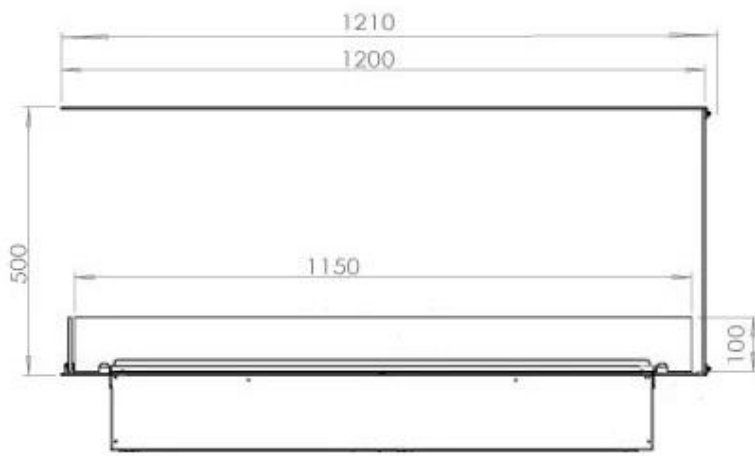

Appearance

Flame colours	1 colours
Material	Steel
Colour	Black
Finish	Matte
Interior	Black
Decoration	Wood (Additional)
Glas included	Yes
Glass Height	15 cm

Type

Producttype	3-sided Built-in Opti-myst Fireplace
Brand	Foco
Flame view	Room Divider
Use	Indoor
Warranty	2 years

Size

Length/Width	120 cm
Height	50 cm
Depth	40 cm
Weight	40 kg
Cable lenght	150 cm

CASSETTE 1000 MANUAL

FRONT

SIDE

CASSETTE 100 AUTOMATIC