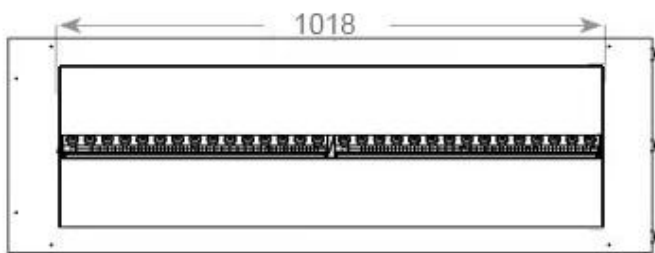

Appearance

Flame colours	1 colours
Material	Steel
Colour	Black
Finish	Matte
Interior	Black
Decoration	Wood (Additional)
Glas included	Yes
Glass Height	15 cm

Type

Producttype	3-sided Built-in Opti-myst Fireplace
Brand	Foco
Flame view	Room Divider
Use	Indoor
Warranty	2 years

Size

Length/Width	120 cm
Height	50 cm
Depth	40 cm
Weight	40 kg
Cable lenght	150 cm

CASSETTE 1000 MANUAL

FRONT

SIDE

CASSETTE 100 AUTOMATIC