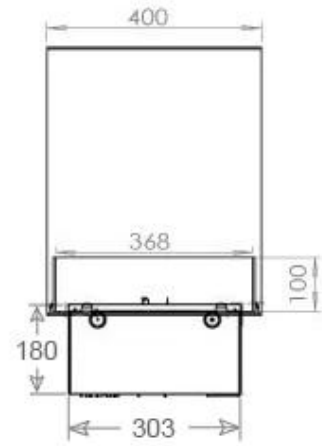

Appearance

Flame colours	1 colours
Material	Steel
Colour	Black
Finish	Matte
Interior	Black
Decoration	Wood (Additional)
Glas included	Yes
Glass Height	15 cm

Type

Producttype	3-sided Built-in Opti-myst Fireplace
Brand	Foco
Flame view	Room Divider
Use	Indoor
Warranty	2 years

Size

Length/Width	120 cm
Height	50 cm
Depth	40 cm
Weight	40 kg
Cable lenght	150 cm

CASSETTE 1000 MANUAL

FRONT

SIDE

CASSETTE 100 AUTOMATIC