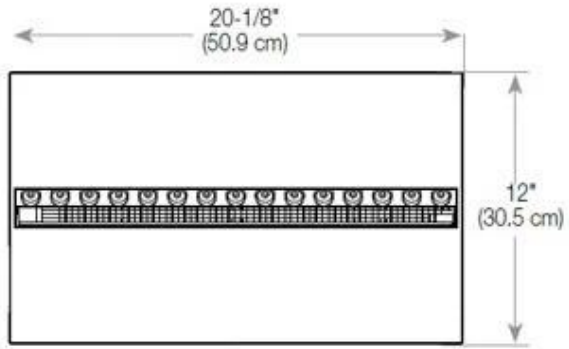

Appearance

Flame colours	1 colours
Material	Steel
Colour	Black
Finish	Matte
Interior	Black
Decoration	Wood (Additional)
Glas included	Yes
Glass Height	15 cm

Type

Producttype	See-through Built-in Opti-myst Fireplace
Brand	Foco
Flame view	46
Use	Indoor
Warranty	2 years

Size

Length/Width	80 cm
Height	50 cm
Depth	40 cm
Weight	25 kg

CASSETTE 500 MANUAL

TOP

FRONT

SIDE

CASSETTE 500 AUTOMATIC

TOP