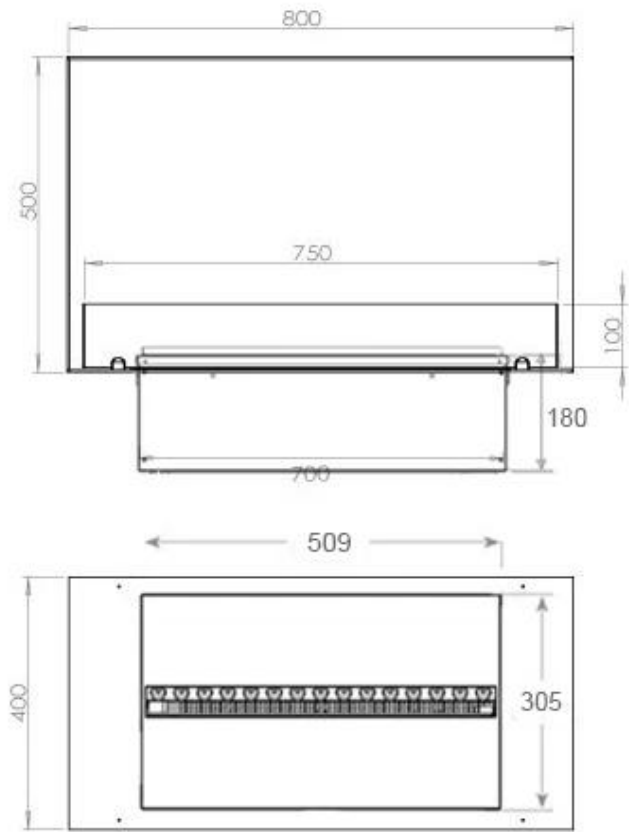

Appearance

Flame colours	1 colours
Material	Steel
Colour	Black
Finish	Matte
Interior	Black
Decoration	Wood (Additional)
Glas included	Yes
Glass Height	15 cm

Type

Producttype	See-through Built-in Opti-myst Fireplace
Brand	Foco
Flame view	46
Use	Indoor
Warranty	2 years

Size

Length/Width	80 cm
Height	50 cm
Depth	40 cm
Weight	25 kg

CASSETTE 500 MANUAL

TOP

FRONT

SIDE

CASSETTE 500 AUTOMATIC

TOP