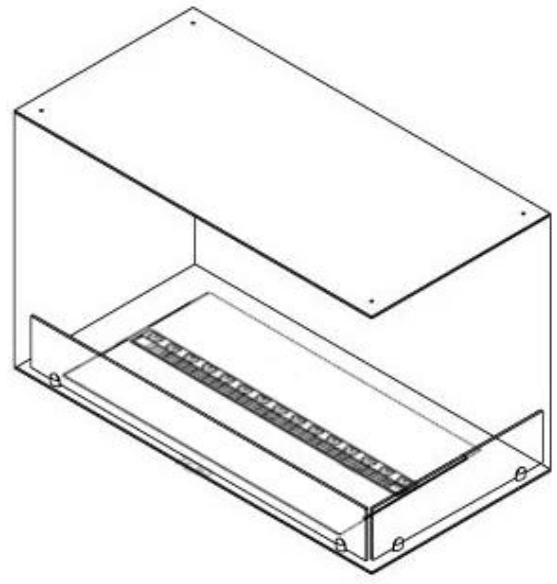

CACHFIRES

FOCO MYST CORNER RIGHT 800

HYB-30-116

Foco Myst Corner 800 water vapor fireplace for installation in a corner wall. The flame is visible from two sides. This model is right-facing.

TECHNICAL SPECIFICATIONS

Appearance

Flame colours	1 colours
Material	Steel
Colour	Black
Finish	Matte
Interior	Black
Decoration	Wood (Additional)
Glas included	Yes
Glass Height	15 cm

Type

Producttype	See-through Built-in Opti-myst Fireplace
Brand	Foco
Flame view	46
Use	Indoor
Warranty	2 years

Size

Length/Width	80 cm
Height	50 cm
Depth	40 cm
Weight	25 kg

CASSETTE 500 MANUAL

TOP

FRONT

SIDE

CASSETTE 500 AUTOMATIC

TOP