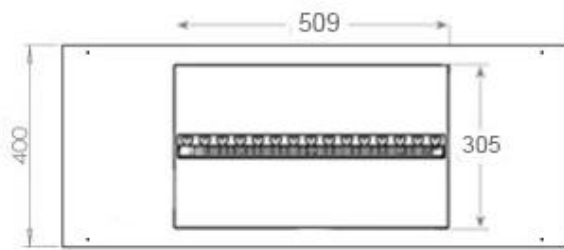

Appearance

Flame colours	1 colours
Material	Steel
Colour	Black
Finish	Matte
Interior	Black
Decoration	Wood (Additional)
Glas included	Yes
Glass Height	15 cm

Type

Producttype	See-through Built-in Opti-myst Fireplace
Brand	Foco
Flame view	46
Use	Indoor
Warranty	2 years

Size

Length/Width	100 cm
Height	50 cm
Depth	40 cm
Weight	30 kg
Cable lenght	150 cm

CASSETTE 500 MANUAL

TOP

FRONT

SIDE

CASSETTE 500 AUTOMATIC

TOP