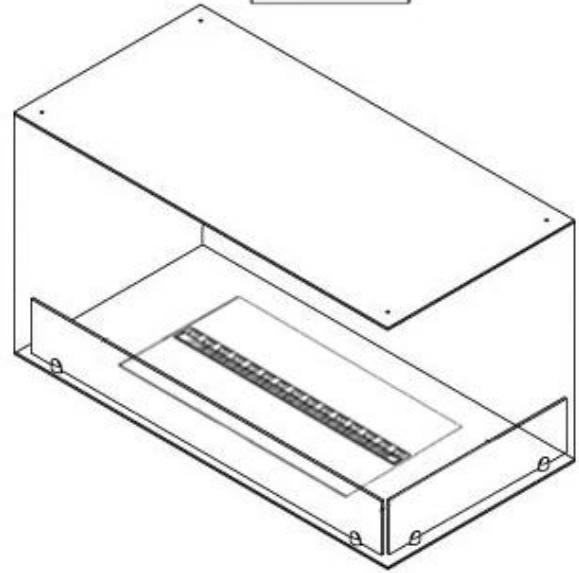

CACHFIRES

FOCO MYST CORNER RIGHT 1000

HYB-30-117

Foco Myst Corner 1000 water vapor fireplace, one meter, for installation in the corner of a wall. This model is right-facing.

TECHNICAL SPECIFICATIONS

Features

Appearance

Flame colours	1 colours
Material	Steel
Colour	Black
Finish	Matte
Interior	Black
Decoration	Wood (Additional)
Glas included	Yes
Glass Height	15 cm

Type

Producttype	See-through Built-in Opti-myst Fireplace
Brand	Foco
Flame view	46
Use	Indoor
Warranty	2 years

Size

Length/Width	100 cm
Height	50 cm
Depth	40 cm
Weight	30 kg
Cable lenght	150 cm

CASSETTE 500 MANUAL

TOP

FRONT

SIDE

CASSETTE 500 AUTOMATIC

TOP