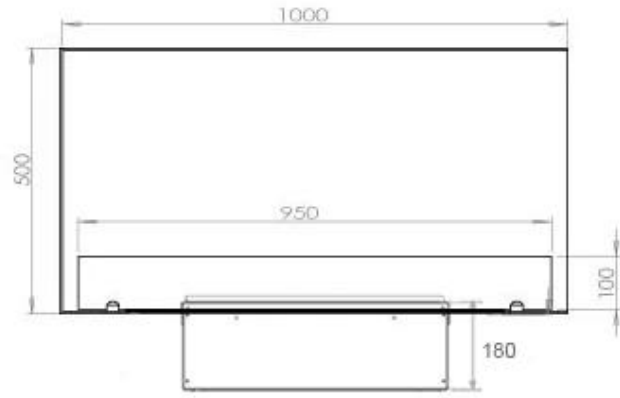

Appearance

Flame colours	1 colours
Material	Steel
Colour	Black
Finish	Matte
Interior	Black
Decoration	Wood (Additional)
Glas included	Yes
Glass Height	15 cm

Type

Producttype	See-through Built-in Opti-myst Fireplace
Brand	Foco
Flame view	46
Use	Indoor
Warranty	2 years

Size

Length/Width	100 cm
Height	50 cm
Depth	40 cm
Weight	30 kg
Cable lenght	150 cm

CASSETTE 500 MANUAL

TOP

FRONT

SIDE

CASSETTE 500 AUTOMATIC

TOP