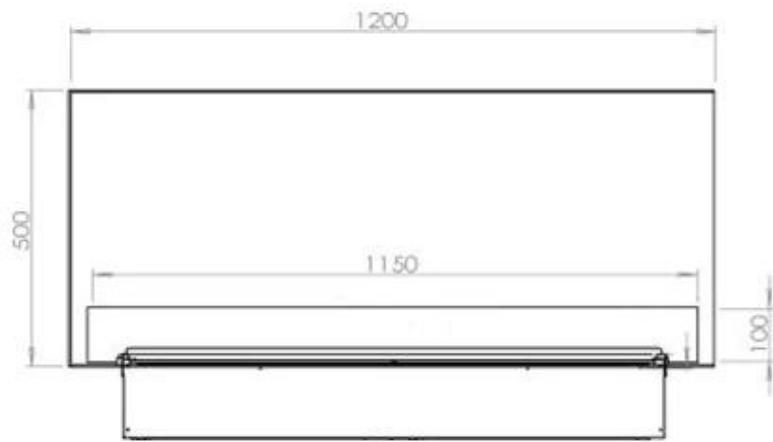

#### Appearance

Flame colours	1 colours
Material	Steel
Colour	Black
Finish	Matte
Interior	Black
Decoration	Wood (Additional)
Glas included	Yes
Glass Height	15 cm

#### Size

Length/Width	120 cm
Height	50 cm
Depth	40 cm
Weight	30 kg
Cable lenght	150 cm

CASSETTE 1000 MANUAL

FRONT

SIDE

CASSETTE 100 AUTOMATIC