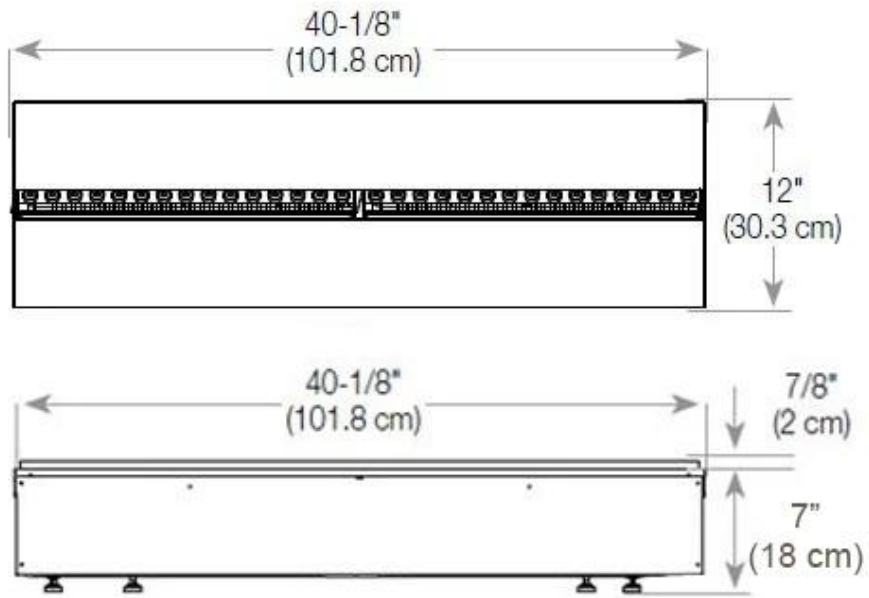

#### Appearance

Flame colours	1 colours
Material	Steel
Colour	Black
Finish	Matte
Interior	Black
Decoration	Wood (Additional)
Glas included	Yes
Glass Height	15 cm

#### Size

Length/Width	120 cm
Height	50 cm
Depth	40 cm
Weight	30 kg
Cable lenght	150 cm

CASSETTE 1000 MANUAL

FRONT

SIDE

CASSETTE 100 AUTOMATIC