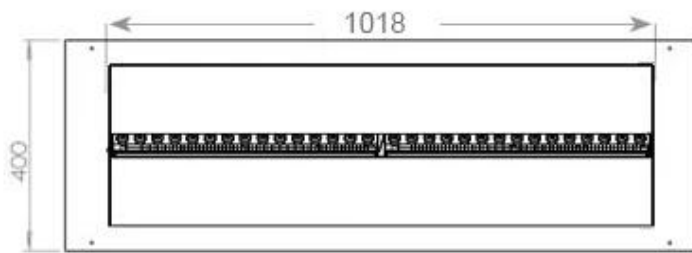

#### Appearance

Flame colours	1 colours
Material	Steel
Colour	Black
Finish	Matte
Interior	Black
Decoration	Wood (Additional)
Glas included	Yes
Glass Height	15 cm

#### Size

Length/Width	120 cm
Height	50 cm
Depth	40 cm
Weight	30 kg
Cable lenght	150 cm

CASSETTE 1000 MANUAL

FRONT

SIDE

CASSETTE 100 AUTOMATIC