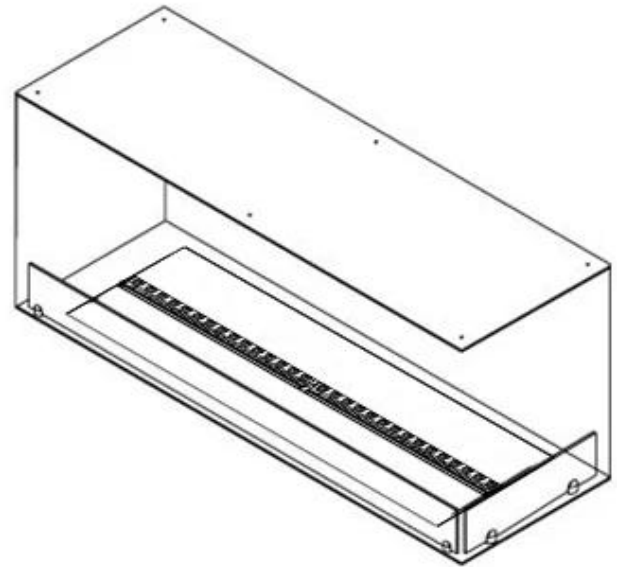

#### Appearance

Flame colours	1 colours
Material	Steel
Colour	Black
Finish	Matte
Interior	Black
Decoration	Wood (Additional)
Glas included	Yes
Glass Height	15 cm

#### Size

Length/Width	120 cm
Height	50 cm
Depth	40 cm
Weight	30 kg
Cable lenght	150 cm

CASSETTE 1000 MANUAL

FRONT

SIDE

CASSETTE 100 AUTOMATIC