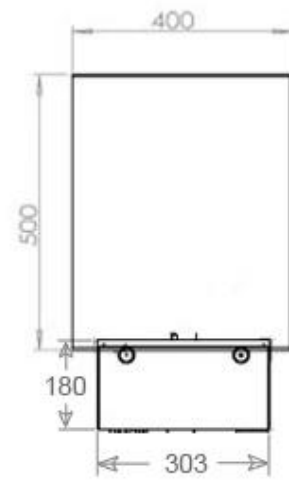

#### Appearance

Flame colours	1 colours
Material	Steel
Colour	Black
Finish	Matte
Interior	Black
Decoration	Wood (Additional)
Glas included	Yes
Glass Height	15 cm

#### Size

Length/Width	120 cm
Height	50 cm
Depth	40 cm
Weight	30 kg
Cable lenght	150 cm

CASSETTE 1000 MANUAL

FRONT

SIDE

CASSETTE 100 AUTOMATIC