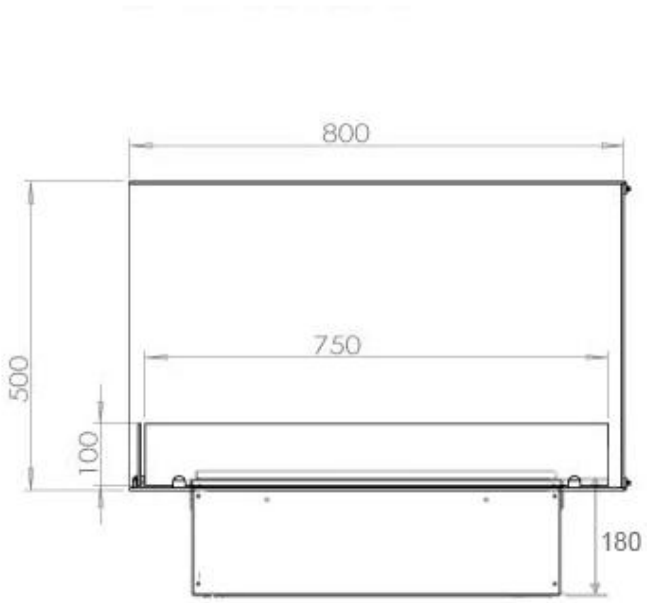

Appearance

Flame colours	1 colours
Material	Steel
Colour	Black
Finish	Matte
Interior	Black
Decoration	Wood (Additional)
Glas included	Yes
Glass Height	15 cm

Type

Producttype	See-through Built-in Opti-myst Fireplace
Brand	Foco
Flame view	Left side
Use	Indoor
Warranty	2 years

Size

Length/Width	80 cm
Height	50 cm
Depth	40 cm
Weight	25 kg
Cable lenght	150 cm

CASSETTE 500 MANUAL

TOP

FRONT

SIDE

CASSETTE 500 AUTOMATIC

TOP