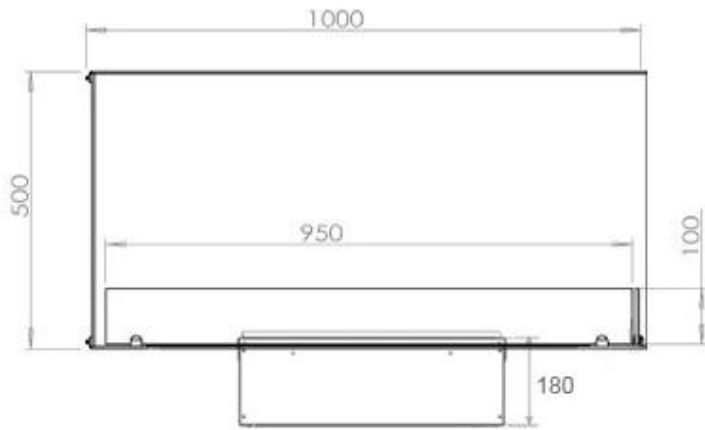

CACHFIRES

FOCO MYST CORNER LEFT 1000

HYB-30-120

Foco Myst Corner 1000 left-facing water vapor fireplace, one meter, for installation in the corner of a wall.

TECHNICAL SPECIFICATIONS

Features

Burn time	10 hours
Capacity	2 Litres
Heat output (max)	No heat kW
Burner type	Dimplex Optimyst Cassette 500
Thermostat	No
Ventilation	210 cm ²
Flue/chimney	Not Required
Remote control	Yes (included)
Adjustable flame	Yes
Control	Remote Control
Requires electricity	Yes
Fuel	Water and Electricity
Usage	220 L/h

Appearance

Flame colours	1 colours
Material	Steel
Colour	Black
Finish	Matte
Interior	Black
Decoration	Wood (Additional)
Glas included	Yes
Glass Height	15 cm

Type

Producttype	See-through Built-in Opti-myst Fireplace
Brand	Foco
Use	Indoor
Flame view	Left side
Warranty	2 years

Size

Length/Width	100 cm
Height	50 cm
Depth	40 cm
Weight	30 kg
Cable lenght	150 cm

CASSETTE 500 MANUAL

TOP

FRONT

SIDE

CASSETTE 500 AUTOMATIC

TOP