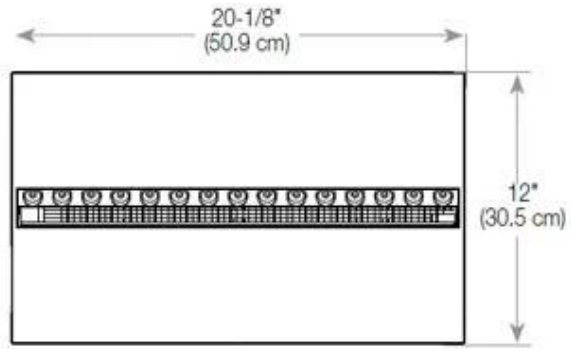

CACHFIRES

FOCO MYST CORNER LEFT 1000

HYB-30-120

Foco Myst Corner 1000 left-facing water vapor fireplace, one meter, for installation in the corner of a wall.

TECHNICAL SPECIFICATIONS

Features

Burn time	10 hours
Capacity	2 Litres
Heat output (max)	No heat kW
Burner type	Dimplex Optimyst Cassette 500
Thermostat	No
Ventilation	210 cm ²
Flue/chimney	Not Required
Remote control	Yes (included)
Adjustable flame	Yes
Control	Remote Control
Requires electricity	Yes
Fuel	Water and Electricity
Usage	220 L/h

Appearance

Flame colours	1 colours
Material	Steel
Colour	Black
Finish	Matte
Interior	Black
Decoration	Wood (Additional)
Glas included	Yes
Glass Height	15 cm

Type

Producttype	See-through Built-in Opti-myst Fireplace
Brand	Foco
Use	Indoor
Flame view	Left side
Warranty	2 years

Size

Length/Width	100 cm
Height	50 cm
Depth	40 cm
Weight	30 kg
Cable lenght	150 cm

CASSETTE 500 MANUAL

TOP

FRONT

SIDE

CASSETTE 500 AUTOMATIC

TOP