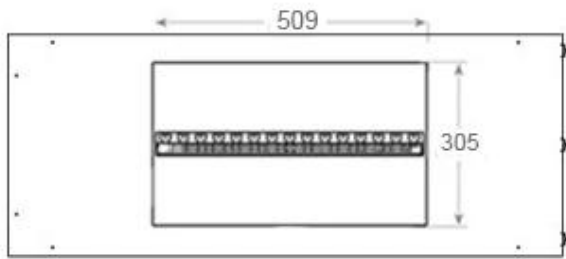

Appearance

Flame colours	1 colours
Material	Steel
Colour	Black
Finish	Matte
Interior	Black
Decoration	Wood (Additional)
Glas included	Yes
Glass Height	15 cm

Type

Producttype	See-through Built-in Opti-myst Fireplace
Brand	Foco
Use	Indoor
Flame view	Left side
Warranty	2 years

Size

Length/Width	100 cm
Height	50 cm
Depth	40 cm
Weight	30 kg
Cable lenght	150 cm

CASSETTE 500 MANUAL

TOP

FRONT

SIDE

CASSETTE 500 AUTOMATIC

TOP