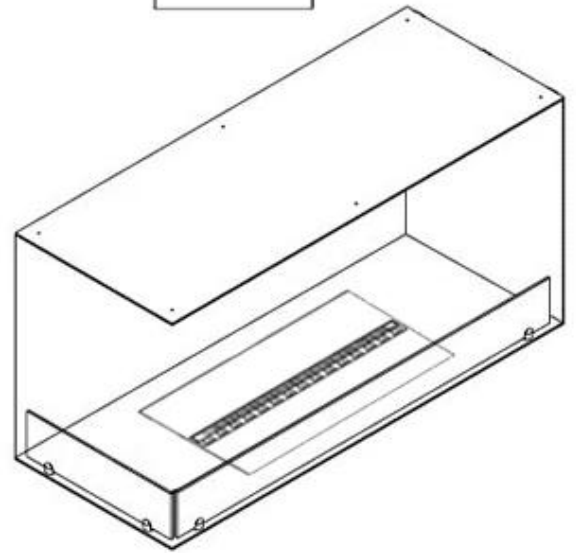

CACHFIRES

FOCO MYST CORNER LEFT 1000

HYB-30-120

Foco Myst Corner 1000 left-facing water vapor fireplace, one meter, for installation in the corner of a wall.

TECHNICAL SPECIFICATIONS

Features

Burn time	10 hours
Capacity	2 Litres
Heat output (max)	No heat kW
Burner type	Dimplex Optimyst Cassette 500
Thermostat	No
Ventilation	210 cm ²
Flue/chimney	Not Required
Remote control	Yes (included)
Adjustable flame	Yes
Control	Remote Control
Requires electricity	Yes
Fuel	Water and Electricity
Usage	220 L/h

Appearance

Flame colours	1 colours
Material	Steel
Colour	Black
Finish	Matte
Interior	Black
Decoration	Wood (Additional)
Glas included	Yes
Glass Height	15 cm

Type

Producttype	See-through Built-in Opti-myst Fireplace
Brand	Foco
Use	Indoor
Flame view	Left side
Warranty	2 years

Size

Length/Width	100 cm
Height	50 cm
Depth	40 cm
Weight	30 kg
Cable lenght	150 cm

CASSETTE 500 MANUAL

TOP

FRONT

SIDE

CASSETTE 500 AUTOMATIC

TOP