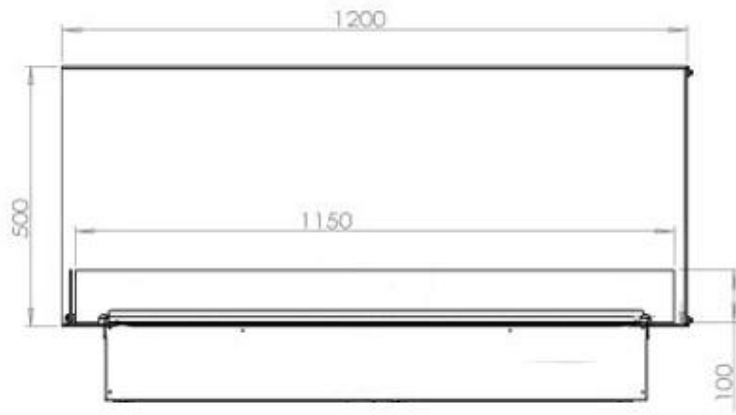

CACHFIRES

FOCO MYST CORNER LEFT 1200

HYB-30-121

Foco Myst Corner 1200 left-facing water vapor fireplace, 150 cm, for installation in the corner of a wall.

TECHNICAL SPECIFICATIONS

Features

Capacity	4.0 Litres
Heat output (max)	No heat kW
Burner type	Dimplex Optimyst Cassette 1000
Thermostat	No
Ventilation	420 cm ²
Flue/chimney	Not Required
Remote control	Yes (included)
Adjustable flame	Yes
Control	Remote Control
Requires electricity	Yes
Burn time	10 hours
Fuel	Water and Electricity
Usage	440 L/h

Appearance

Flame colours	1 colours
Material	Steel
Colour	Black
Finish	Matte
Interior	Black
Decoration	Wood (Additional)
Glas included	Yes
Glass Height	15 cm

Type

Producttype	See-through Built-in Opti-myst Fireplace
Brand	Foco
Use	Indoor
Flame view	Left side
Warranty	2 years

Size

Length/Width	120 cm
Height	50 cm
Depth	40 cm
Weight	40 kg
Cable lenght	150 cm

CASSETTE 1000 MANUAL

FRONT

SIDE

CASSETTE 100 AUTOMATIC