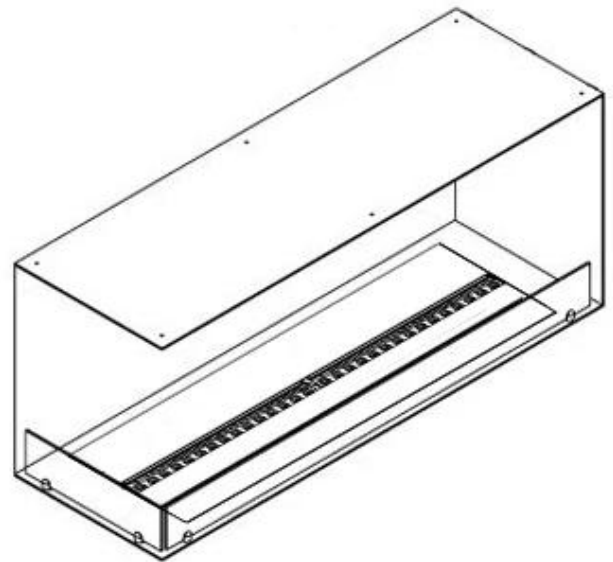

CACHFIRES

FOCO MYST CORNER LEFT 1200

HYB-30-121

Foco Myst Corner 1200 left-facing water vapor fireplace, 150 cm, for installation in the corner of a wall.

TECHNICAL SPECIFICATIONS

Features

Capacity	4.0 Litres
Heat output (max)	No heat kW
Burner type	Dimplex Optimyst Cassette 1000
Thermostat	No
Ventilation	420 cm ²
Flue/chimney	Not Required
Remote control	Yes (included)
Adjustable flame	Yes
Control	Remote Control
Requires electricity	Yes
Burn time	10 hours
Fuel	Water and Electricity
Usage	440 L/h

Appearance

Flame colours	1 colours
Material	Steel
Colour	Black
Finish	Matte
Interior	Black
Decoration	Wood (Additional)
Glas included	Yes
Glass Height	15 cm

Type

Producttype	See-through Built-in Opti-myst Fireplace
Brand	Foco
Use	Indoor
Flame view	Left side
Warranty	2 years

Size

Length/Width	120 cm
Height	50 cm
Depth	40 cm
Weight	40 kg
Cable lenght	150 cm

CASSETTE 1000 MANUAL

FRONT

SIDE

CASSETTE 100 AUTOMATIC