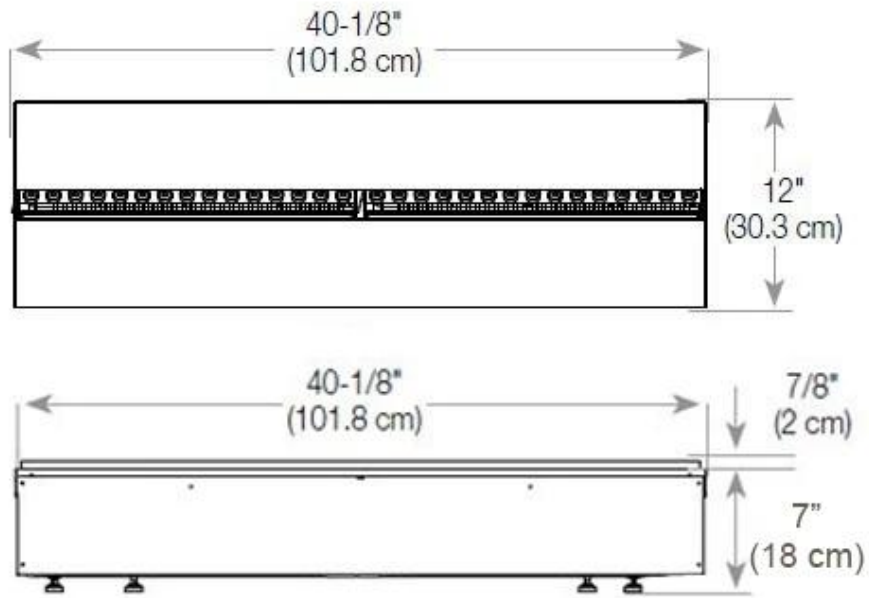

CACHFIRES

FOCO MYST CORNER LEFT 1200

HYB-30-121

Foco Myst Corner 1200 left-facing water vapor fireplace, 150 cm, for installation in the corner of a wall.

TECHNICAL SPECIFICATIONS

Features

Capacity	4.0 Litres
Heat output (max)	No heat kW
Burner type	Dimplex Optimyst Cassette 1000
Thermostat	No
Ventilation	420 cm ²
Flue/chimney	Not Required
Remote control	Yes (included)
Adjustable flame	Yes
Control	Remote Control
Requires electricity	Yes
Burn time	10 hours
Fuel	Water and Electricity
Usage	440 L/h

Appearance

Flame colours	1 colours
Material	Steel
Colour	Black
Finish	Matte
Interior	Black
Decoration	Wood (Additional)
Glas included	Yes
Glass Height	15 cm

Type

Producttype	See-through Built-in Opti-myst Fireplace
Brand	Foco
Use	Indoor
Flame view	Left side
Warranty	2 years

Size

Length/Width	120 cm
Height	50 cm
Depth	40 cm
Weight	40 kg
Cable lenght	150 cm

CASSETTE 1000 MANUAL

FRONT

SIDE

CASSETTE 100 AUTOMATIC