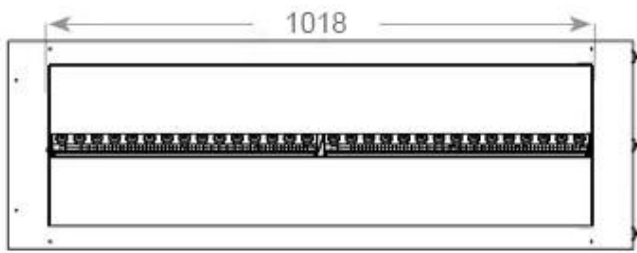

CACHFIRES

FOCO MYST CORNER LEFT 1200

HYB-30-121

Foco Myst Corner 1200 left-facing water vapor fireplace, 150 cm, for installation in the corner of a wall.

TECHNICAL SPECIFICATIONS

Features

Capacity	4.0 Litres
Heat output (max)	No heat kW
Burner type	Dimplex Optimyst Cassette 1000
Thermostat	No
Ventilation	420 cm ²
Flue/chimney	Not Required
Remote control	Yes (included)
Adjustable flame	Yes
Control	Remote Control
Requires electricity	Yes
Burn time	10 hours
Fuel	Water and Electricity
Usage	440 L/h

Appearance

Flame colours	1 colours
Material	Steel
Colour	Black
Finish	Matte
Interior	Black
Decoration	Wood (Additional)
Glas included	Yes
Glass Height	15 cm

Type

Producttype	See-through Built-in Opti-myst Fireplace
Brand	Foco
Use	Indoor
Flame view	Left side
Warranty	2 years

Size

Length/Width	120 cm
Height	50 cm
Depth	40 cm
Weight	40 kg
Cable lenght	150 cm

CASSETTE 1000 MANUAL

FRONT

SIDE

CASSETTE 100 AUTOMATIC