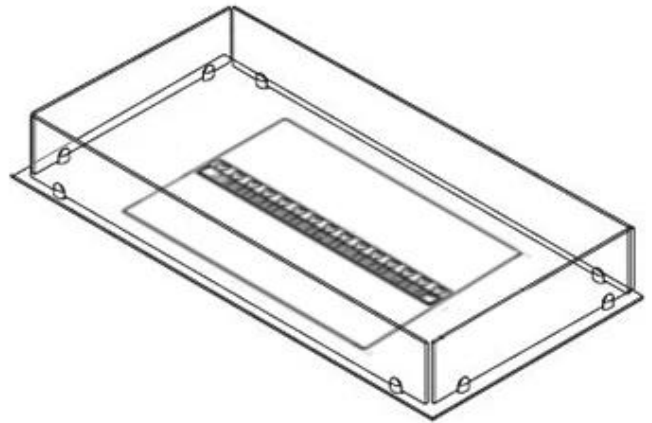

#### Appearance

Flame colours	1 colours
Material	Steel
Colour	Black
Finish	Matte
Interior	Black
Decoration	Wood (Additional)
Glas included	Yes
Glass Height	15 cm

#### Size

Length/Width	100 cm
Depth	40 cm
Weight	16 kg
Cable lenght	150 cm

CASSETTE 500 AUTOMATIC

TOP

FRONT

SIDE

CASSETTE 500 MANUAL

TOP