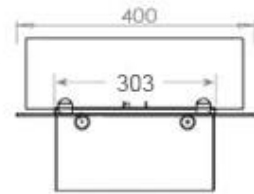

#### Appearance

Flame colours	1 colours
Material	Steel
Colour	Black
Finish	Matte
Interior	Black
Decoration	Wood (Additional)
Glas included	Yes
Glass Height	15 cm

#### Size

Length/Width	100 cm
Depth	40 cm
Weight	16 kg
Cable lenght	150 cm

CASSETTE 500 AUTOMATIC

TOP

FRONT

SIDE

CASSETTE 500 MANUAL

TOP