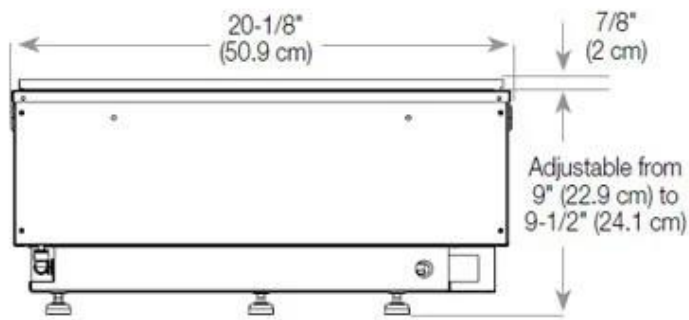

#### Appearance

Flame colours	1 colours
Material	Steel
Colour	Black
Finish	Matte
Interior	Black
Decoration	Wood (Additional)
Glas included	Yes
Glass Height	15 cm

#### Size

Length/Width	100 cm
Depth	40 cm
Weight	16 kg
Cable lenght	150 cm

CASSETTE 500 AUTOMATIC

TOP

FRONT

SIDE

CASSETTE 500 MANUAL

TOP