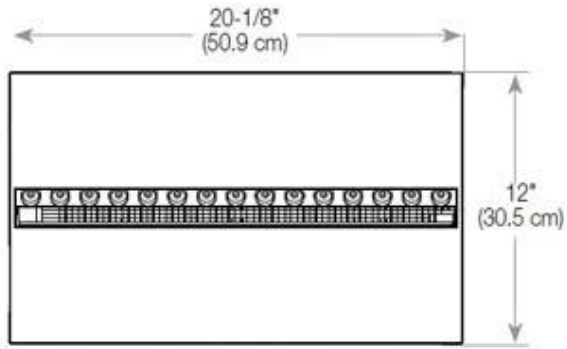

#### Appearance

Flame colours	1 colours
Material	Steel
Colour	Black
Finish	Matte
Interior	Black
Decoration	Wood (Additional)
Glas included	Yes
Glass Height	15 cm

#### Size

Length/Width	100 cm
Depth	40 cm
Weight	16 kg
Cable lenght	150 cm

CASSETTE 500 AUTOMATIC

TOP

FRONT

SIDE

CASSETTE 500 MANUAL

TOP