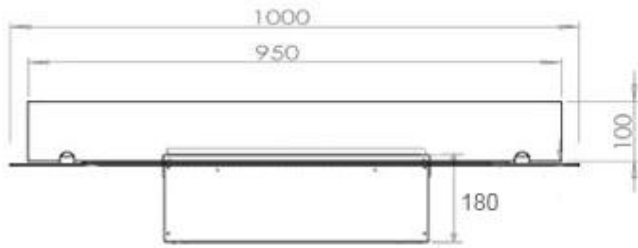

#### Appearance

Flame colours	1 colours
Material	Steel
Colour	Black
Finish	Matte
Interior	Black
Decoration	Wood (Additional)
Glas included	Yes
Glass Height	15 cm

#### Size

Length/Width	100 cm
Depth	40 cm
Weight	16 kg
Cable lenght	150 cm

CASSETTE 500 AUTOMATIC

TOP

FRONT

SIDE

CASSETTE 500 MANUAL

TOP