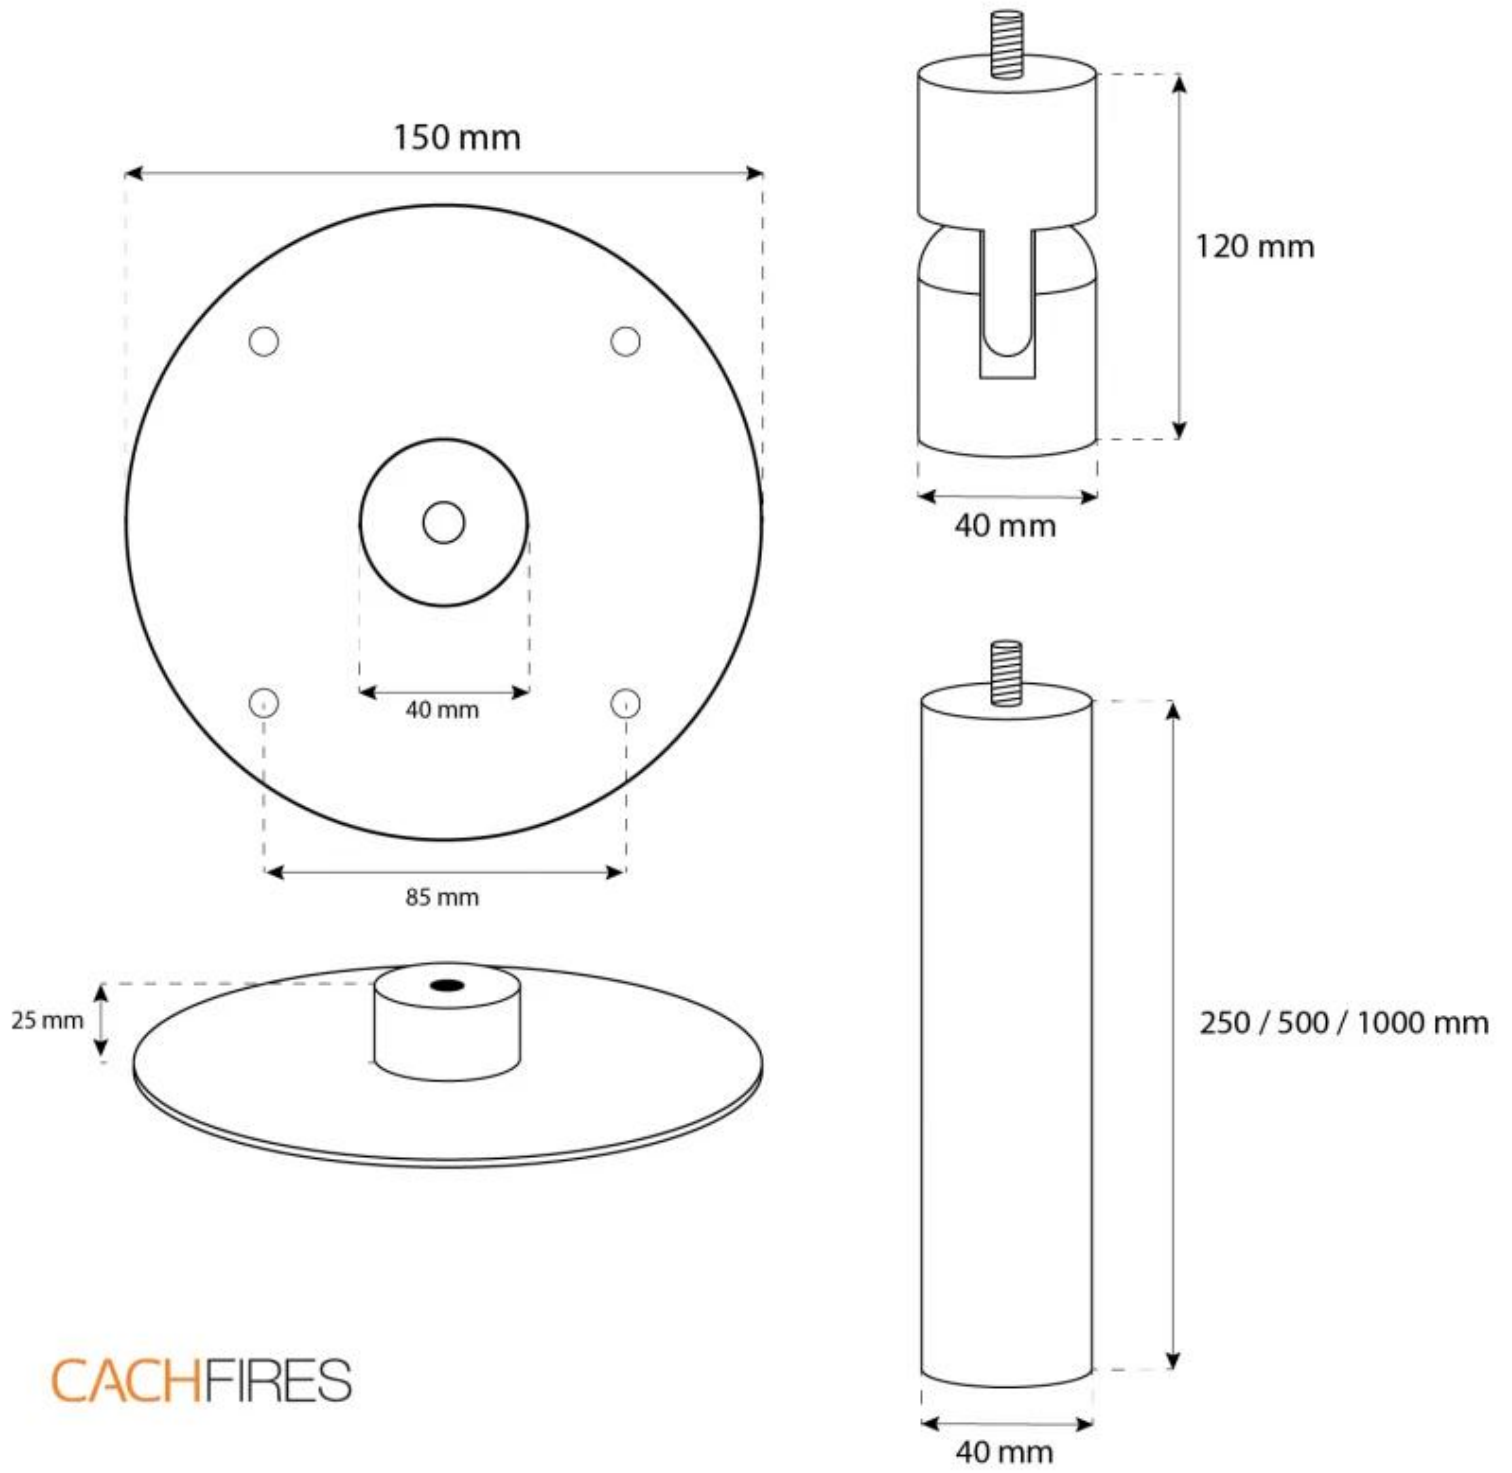

CACHFIRES

OTTAWA STEEL - 50 CM

BIO-40-102

Ottawa is a round, ceiling-mounted bioethanol fireplace with a 50 cm diameter, crafted from 4 mm thick brushed steel for a raw look. It features a 1-liter bioethanol burner, offering up to 4.5 hours of burn time per fill. The fireplace has an adjustable flame and requires no chimney. Installation is easy with the included ceiling bracket and a 1-meter ceiling rod, which can be extended as needed. Ideal for rooms of at least 40 m³.

TECHNICAL SPECIFICATIONS

Burner

Recommended air change rate	1
Flue/chimney	Not Required
Burner type	1.0 Litre Deluxe
Remote control	No
Flame length	13 cm
Minimum room size	40 m ³
Burn time	4.5 hours
Requires electricity	No
Adjustable flame	Yes
Heat output (max)	1,9 kW
Control	Manual
Capacity	1 Litres
Fuel	Bioethanol
Usage	0.22 L/h

Key Specifications

Producttype	Ceiling-mounted bioethanol Fireplace
Brand	ScandiFlames
Use	Indoor
Warranty	2 years

Size

Length/Width	50 cm
Height	150 cm
Depth	20 cm
Diameter	50 cm
Weight	15 kg

Material and Appearance

Material	Steel
Colour	Steel
Shape	Round
Glas included	Yes

CACHFIRES