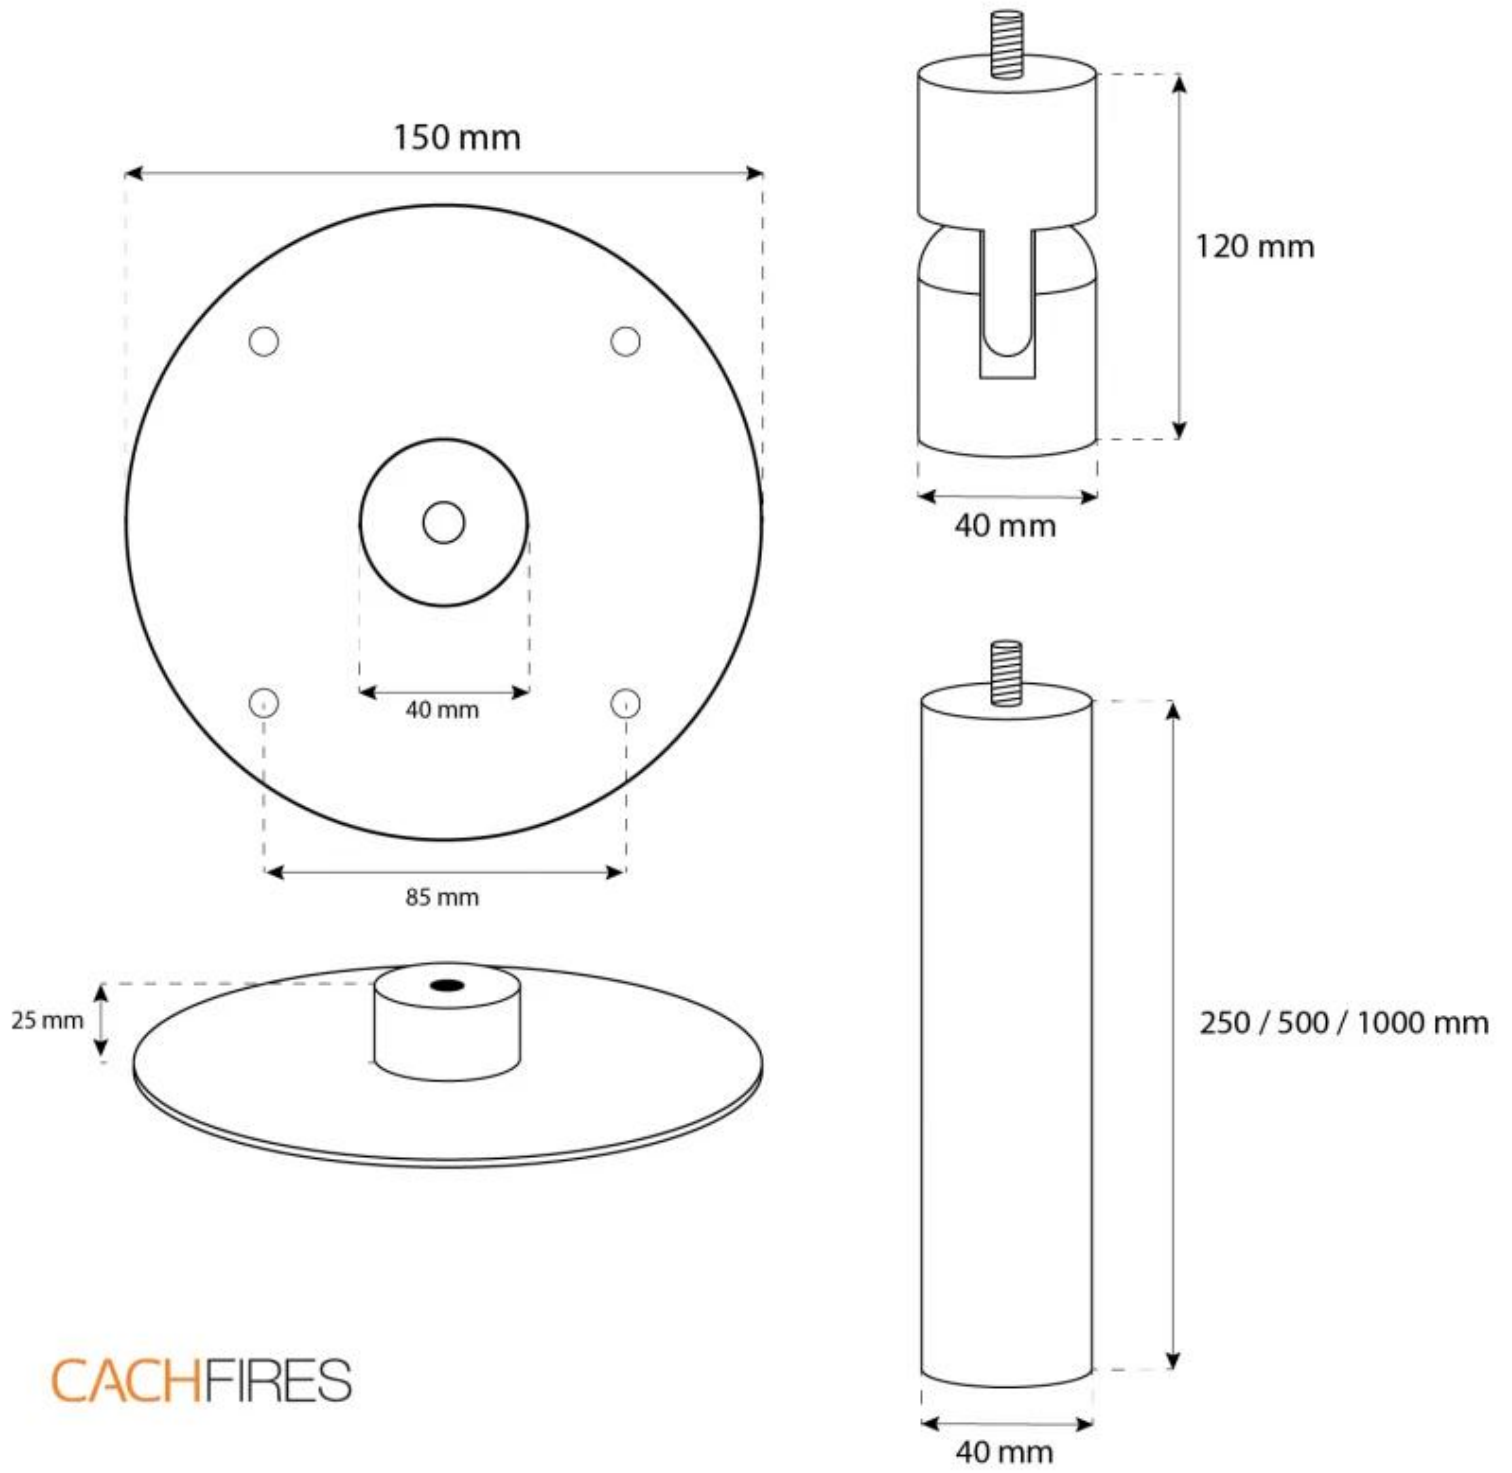

CACHFIRES

HALIFAX BLACK - 60 CM

BIO-40-105

Halifax is an elegant oval ceiling-mounted bioethanol fireplace, measuring 60 cm in width. It features a 1.5-liter bioethanol burner, offering up to 6 hours of burn time per fill. Made from 4 mm thick powder-coated black steel, the fireplace includes a safety glass shield in front of the flames for added protection against drafts. The Halifax is ideal for creating a cosy atmosphere and can be installed at various heights with the included ceiling rod. Perfect for modern homes.

TECHNICAL SPECIFICATIONS

Burner

Control	Manual
Heat output (max)	2,2 kW
Capacity	1.5 Litres
Flue/chimney	Not Required
Remote control	No
Flame length	24 cm
Minimum room size	45 m ³
Requires electricity	No
Burn time	6 hours
Adjustable flame	Yes
Fuel	Bioethanol
Usage	0.25 L/h

Key Specifications

Producttype	Ceiling-mounted bioethanol Fireplace
Brand	ScandiFlames
Use	Indoor
Warranty	2 years

Size

Length/Width	60 cm
Height	140 cm
Depth	30 cm

Material and Appearance

Material	Steel
Colour	Black
Glas included	Yes