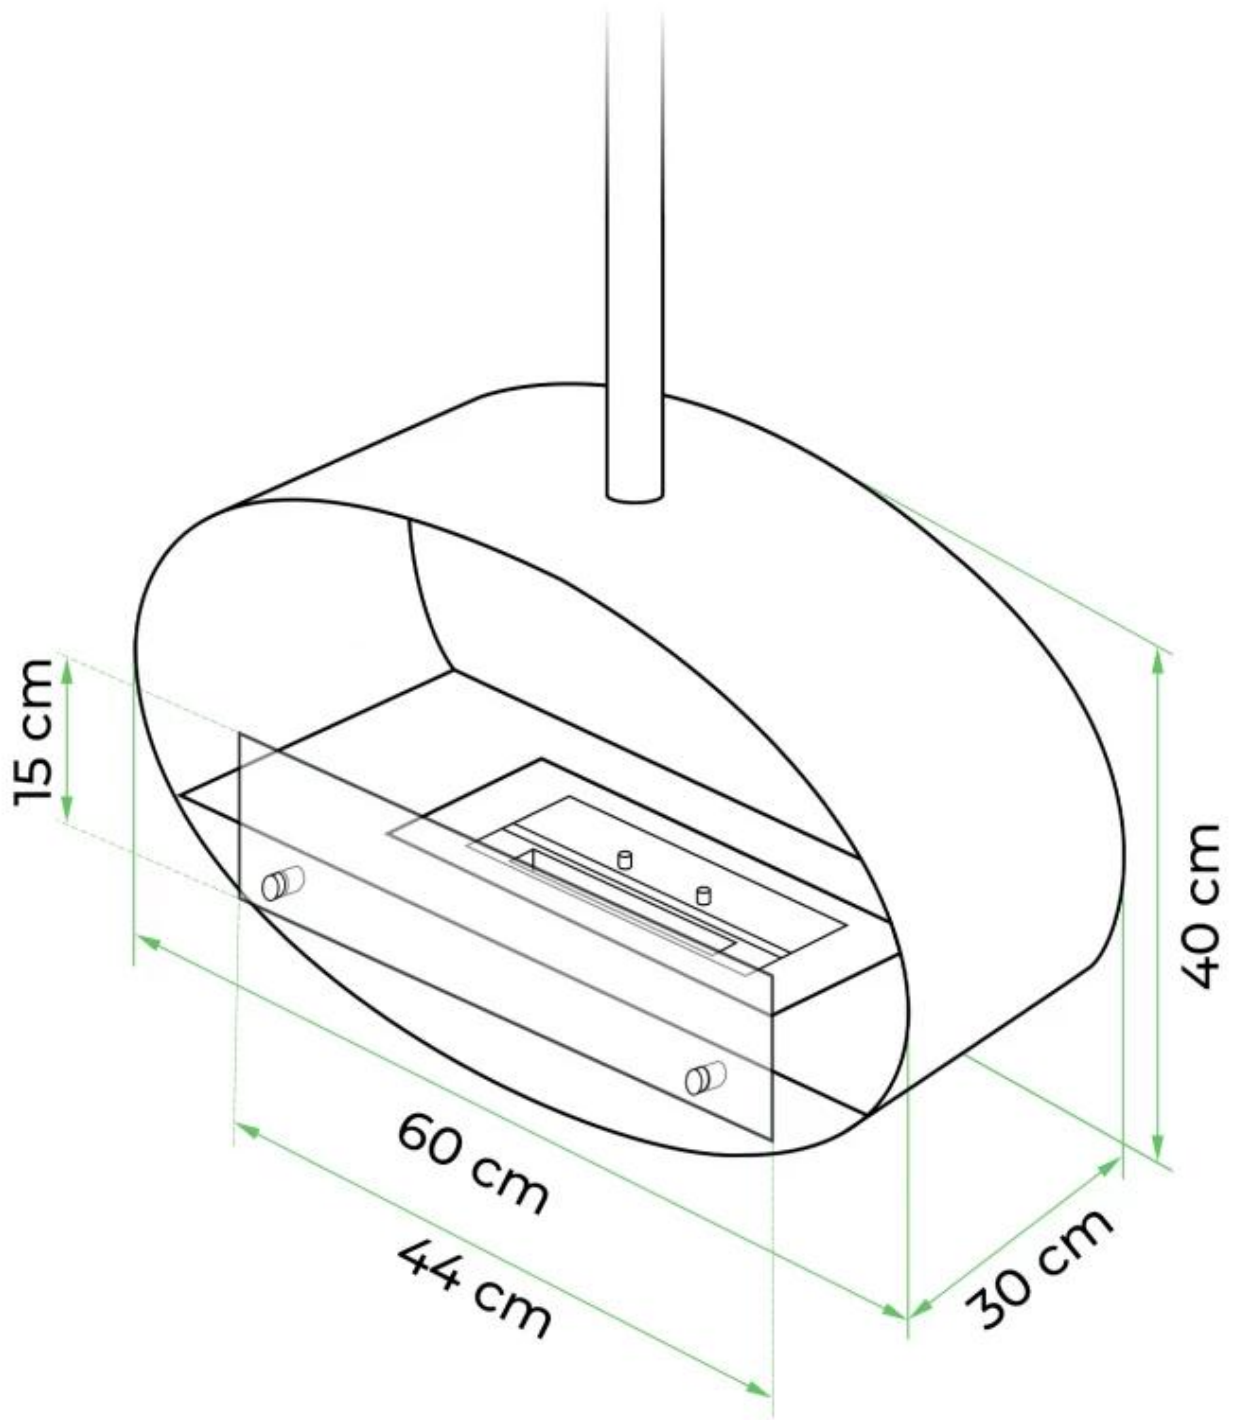

CACHFIRES

HALIFAX BLACK - 60 CM

BIO-40-105

Halifax is an elegant oval ceiling-mounted bioethanol fireplace, measuring 60 cm in width. It features a 1.5-liter bioethanol burner, offering up to 6 hours of burn time per fill. Made from 4 mm thick powder-coated black steel, the fireplace includes a safety glass shield in front of the flames for added protection against drafts. The Halifax is ideal for creating a cosy atmosphere and can be installed at various heights with the included ceiling rod. Perfect for modern homes.

TECHNICAL SPECIFICATIONS

Burner

Control	Manual
Heat output (max)	2,2 kW
Capacity	1.5 Litres
Flue/chimney	Not Required
Remote control	No
Flame length	24 cm
Minimum room size	45 m ³
Requires electricity	No
Burn time	6 hours
Adjustable flame	Yes
Fuel	Bioethanol
Usage	0.25 L/h

Key Specifications

Producttype	Ceiling-mounted bioethanol Fireplace
Brand	ScandiFlames
Use	Indoor
Warranty	2 years

Size

Length/Width	60 cm
Height	140 cm
Depth	30 cm

Material and Appearance

Material	Steel
Colour	Black
Glas included	Yes