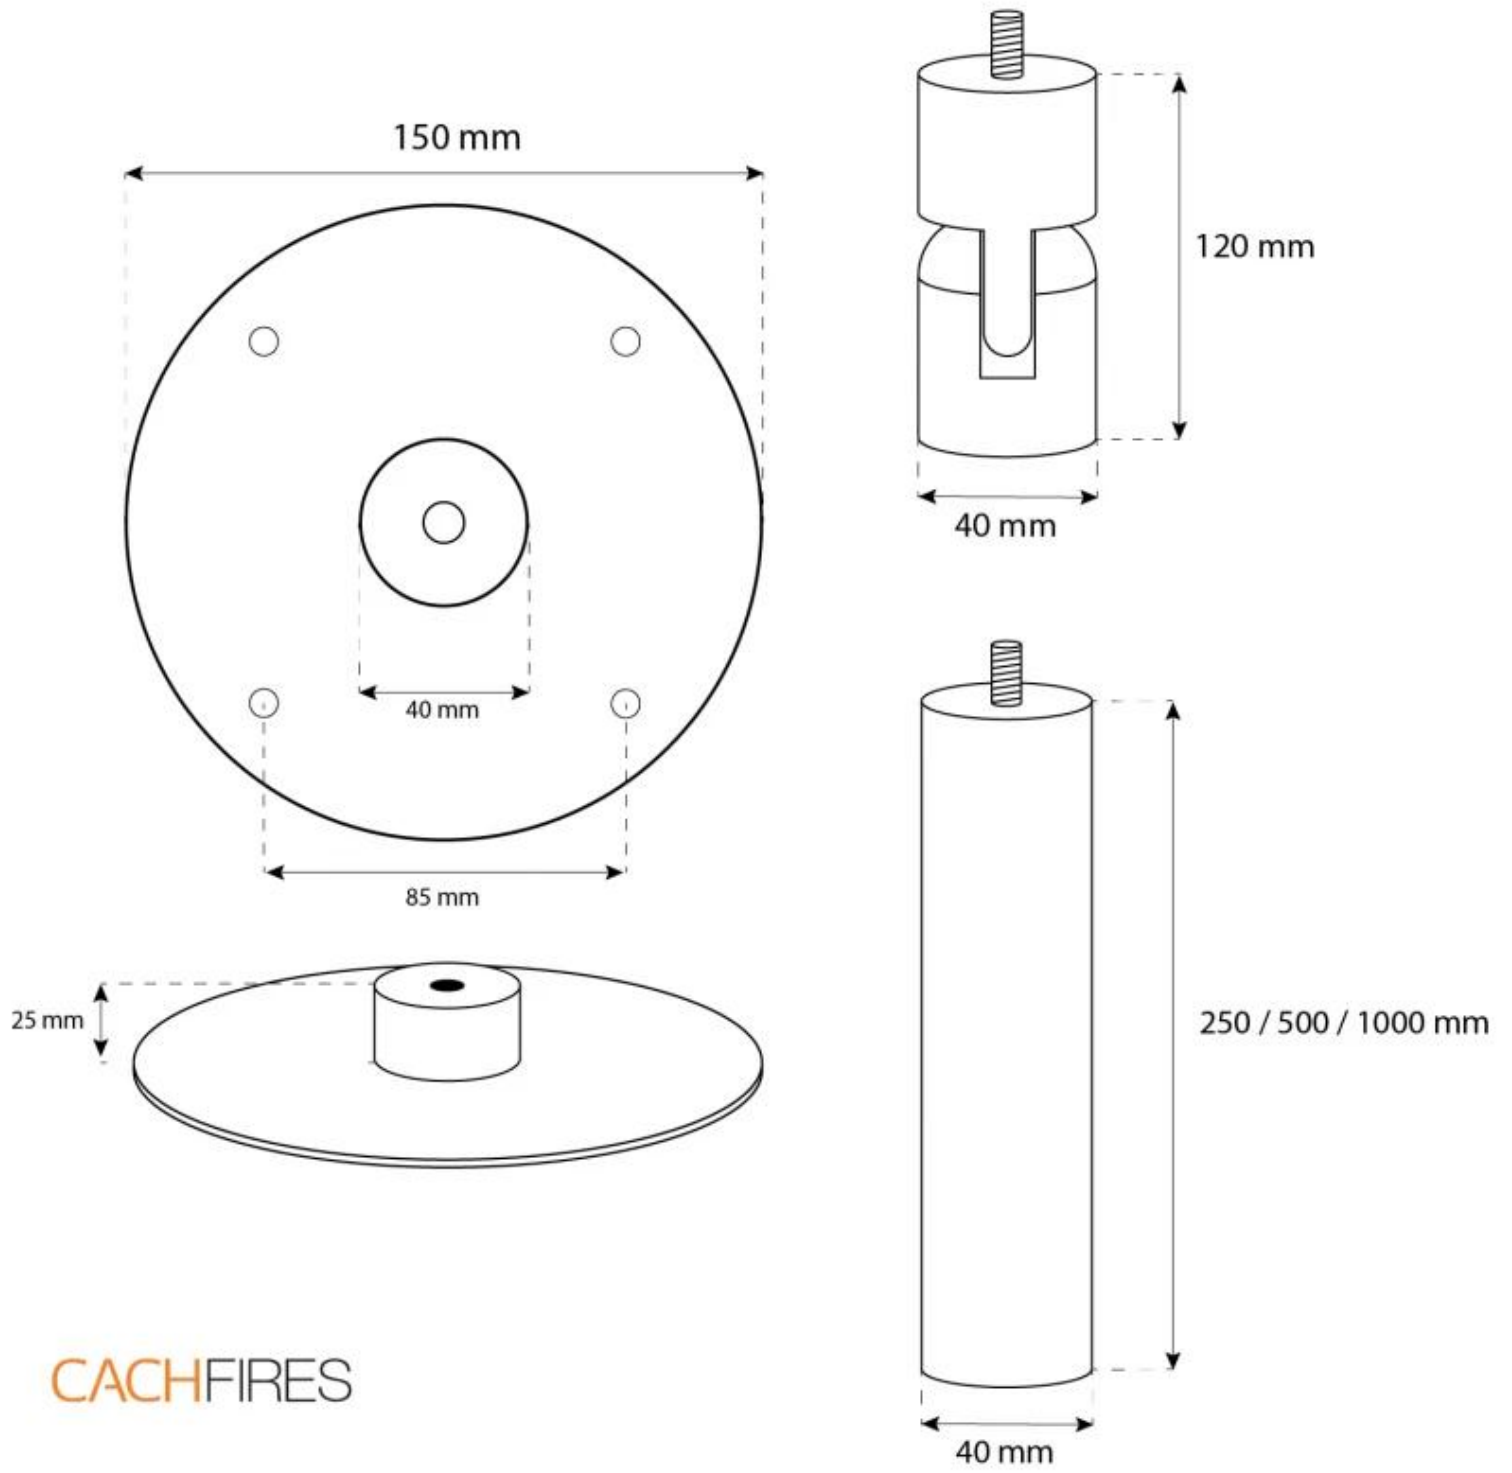

CACHFIRES

OTTAWA BLACK - 60 CM

BIO-40-103

Ottawa is a stylish round ceiling-mounted bioethanol fireplace with a diameter of 60 cm. Featuring a 1.5-liter burner which allows you to enjoy the flames up to 6 hours per fill. Crafted from 4 mm thick powder-coated black steel, the fireplace offers a sleek finish. It includes an adjustable ceiling rod for varying installation heights, with an optional angled mount available for sloped ceilings. Ottawa is perfect for adding a cosy ambience to modern interiors.

TECHNICAL SPECIFICATIONS

Burner

Adjustable flame	Yes
Control	Manual
Heat output (max)	2,2 kW
Capacity	1.2 Litres
Flue/chimney	Not Required
Remote control	No
Flame length	24 cm
Minimum room size	45 m ³
Recommended air change rate	1
Requires electricity	No
Burner type	1,2 Liter Deluxe
Burn time	6 hours
Fuel	Bioethanol
Usage	0.25 L/h

Key Specifications

Producttype	Ceiling-mounted bioethanol Fireplace
Brand	ScandiFlames
Use	Indoor
Warranty	2 years

Size

Length/Width	60 cm
Height	160 cm
Depth	20 cm
Diameter	60 cm

Material and Appearance

Material	Steel
Colour	Black
Finish	Matte
Shape	Round
Glas included	Yes