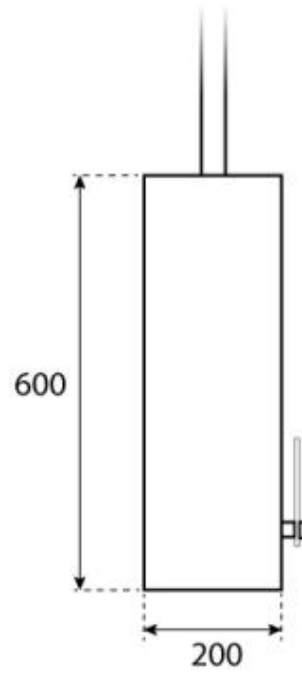

CACHFIRES

OTTAWA BLACK - 60 CM

BIO-40-103

Ottawa is a stylish round ceiling-mounted bioethanol fireplace with a diameter of 60 cm. Featuring a 1.5-liter burner which allows you to enjoy the flames up to 6 hours per fill. Crafted from 4 mm thick powder-coated black steel, the fireplace offers a sleek finish. It includes an adjustable ceiling rod for varying installation heights, with an optional angled mount available for sloped ceilings. Ottawa is perfect for adding a cosy ambience to modern interiors.

TECHNICAL SPECIFICATIONS

Burner

Adjustable flame	Yes
Control	Manual
Heat output (max)	2,2 kW
Capacity	1.2 Litres
Flue/chimney	Not Required
Remote control	No
Flame length	24 cm
Minimum room size	45 m ³
Recommended air change rate	1
Requires electricity	No
Burner type	1,2 Liter Deluxe
Burn time	6 hours
Fuel	Bioethanol
Usage	0.25 L/h

Key Specifications

Producttype	Ceiling-mounted bioethanol Fireplace
Brand	ScandiFlames
Use	Indoor
Warranty	2 years

Size

Length/Width	60 cm
Height	160 cm
Depth	20 cm
Diameter	60 cm

Material and Appearance

Material	Steel
Colour	Black
Finish	Matte
Shape	Round
Glas included	Yes