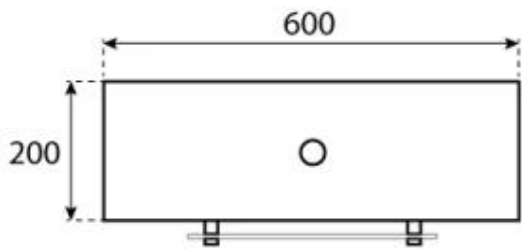

CACHFIRES

OTTAWA BLACK - 60 CM

BIO-40-103

Ottawa is a stylish round ceiling-mounted bioethanol fireplace with a diameter of 60 cm. Featuring a 1.5-liter burner which allows you to enjoy the flames up to 6 hours per fill. Crafted from 4 mm thick powder-coated black steel, the fireplace offers a sleek finish. It includes an adjustable ceiling rod for varying installation heights, with an optional angled mount available for sloped ceilings. Ottawa is perfect for adding a cosy ambience to modern interiors.

TECHNICAL SPECIFICATIONS

Burner

Adjustable flame	Yes
Control	Manual
Heat output (max)	2,2 kW
Capacity	1.2 Litres
Flue/chimney	Not Required
Remote control	No
Flame length	24 cm
Minimum room size	45 m ³
Recommended air change rate	1
Requires electricity	No
Burner type	1,2 Liter Deluxe
Burn time	6 hours
Fuel	Bioethanol
Usage	0.25 L/h

Key Specifications

Producttype	Ceiling-mounted bioethanol Fireplace
Brand	ScandiFlames
Use	Indoor
Warranty	2 years

Size

Length/Width	60 cm
Height	160 cm
Depth	20 cm
Diameter	60 cm

Material and Appearance

Material	Steel
Colour	Black
Finish	Matte
Shape	Round
Glas included	Yes