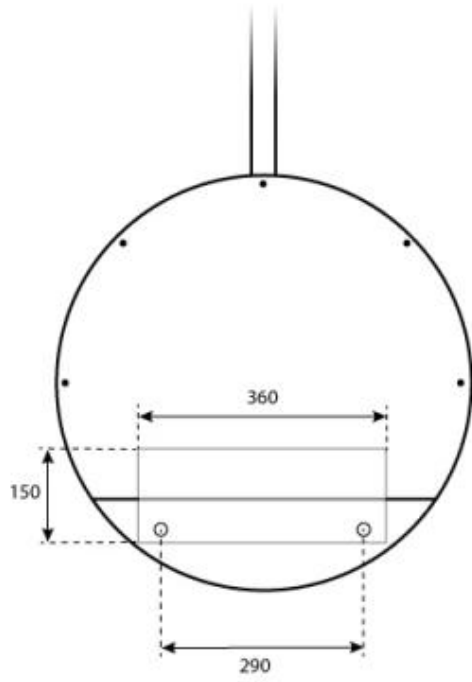

CACHFIRES

OTTAWA BLACK - 60 CM

BIO-40-103

Ottawa is a stylish round ceiling-mounted bioethanol fireplace with a diameter of 60 cm. Featuring a 1.5-liter burner which allows you to enjoy the flames up to 6 hours per fill. Crafted from 4 mm thick powder-coated black steel, the fireplace offers a sleek finish. It includes an adjustable ceiling rod for varying installation heights, with an optional angled mount available for sloped ceilings. Ottawa is perfect for adding a cosy ambience to modern interiors.

Key Specifications

Producttype	Ceiling-mounted bioethanol Fireplace
Brand	ScandiFlames
Use	Indoor
Warranty	2 years

Size

Length/Width	60 cm
Height	160 cm
Depth	20 cm
Diameter	60 cm

Material and Appearance

Material	Steel
Colour	Black
Finish	Matte
Shape	Round
Glas included	Yes