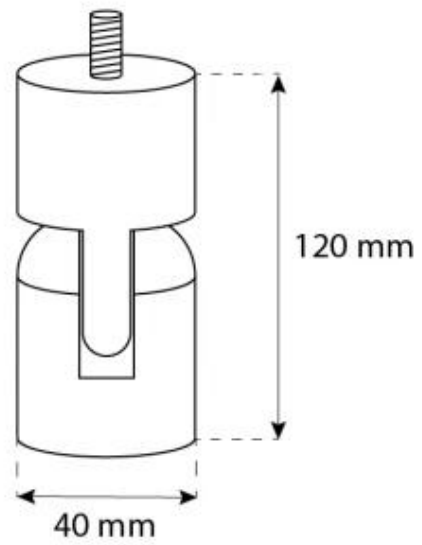

CACHFIRES

OTTAWA STEEL - 60 CM

BIO-40-104

Ottawa is a sleek, round ceiling-mounted bioethanol fireplace with a 60 cm diameter, made from 4 mm thick brushed steel for a raw and modern look. It features a 1.5-liter bioethanol burner, offering up to 6 hours of burn time per fill. The fireplace has an adjustable flame and requires no chimney, making installation easy with the included ceiling bracket and a 1-meter ceiling rod, extendable as needed. Ideal for creating a cosy atmosphere in rooms of at least 40 m³.

TECHNICAL SPECIFICATIONS

Burner

Flue/chimney	Not Required
Remote control	No
Flame length	24 cm
Minimum room size	45 m ³
Requires electricity	No
Burn time	6 hours
Recommended air change rate	1
Adjustable flame	Yes
Burner type	1,2 Liter Deluxe
Control	Manual
Heat output (max)	2,2 kW
Capacity	1.5 Litres
Fuel	Bioethanol
Usage	0.25 L/h

Key Specifications

Producttype	Ceiling-mounted bioethanol Fireplace
Brand	ScandiFlames
Use	Indoor
Warranty	2 years

Size

Length/Width	60 cm
Height	160 cm
Depth	20 cm
Diameter	60 cm

Material and Appearance

Material	Steel
Colour	Steel
Shape	Round
Glas included	Yes