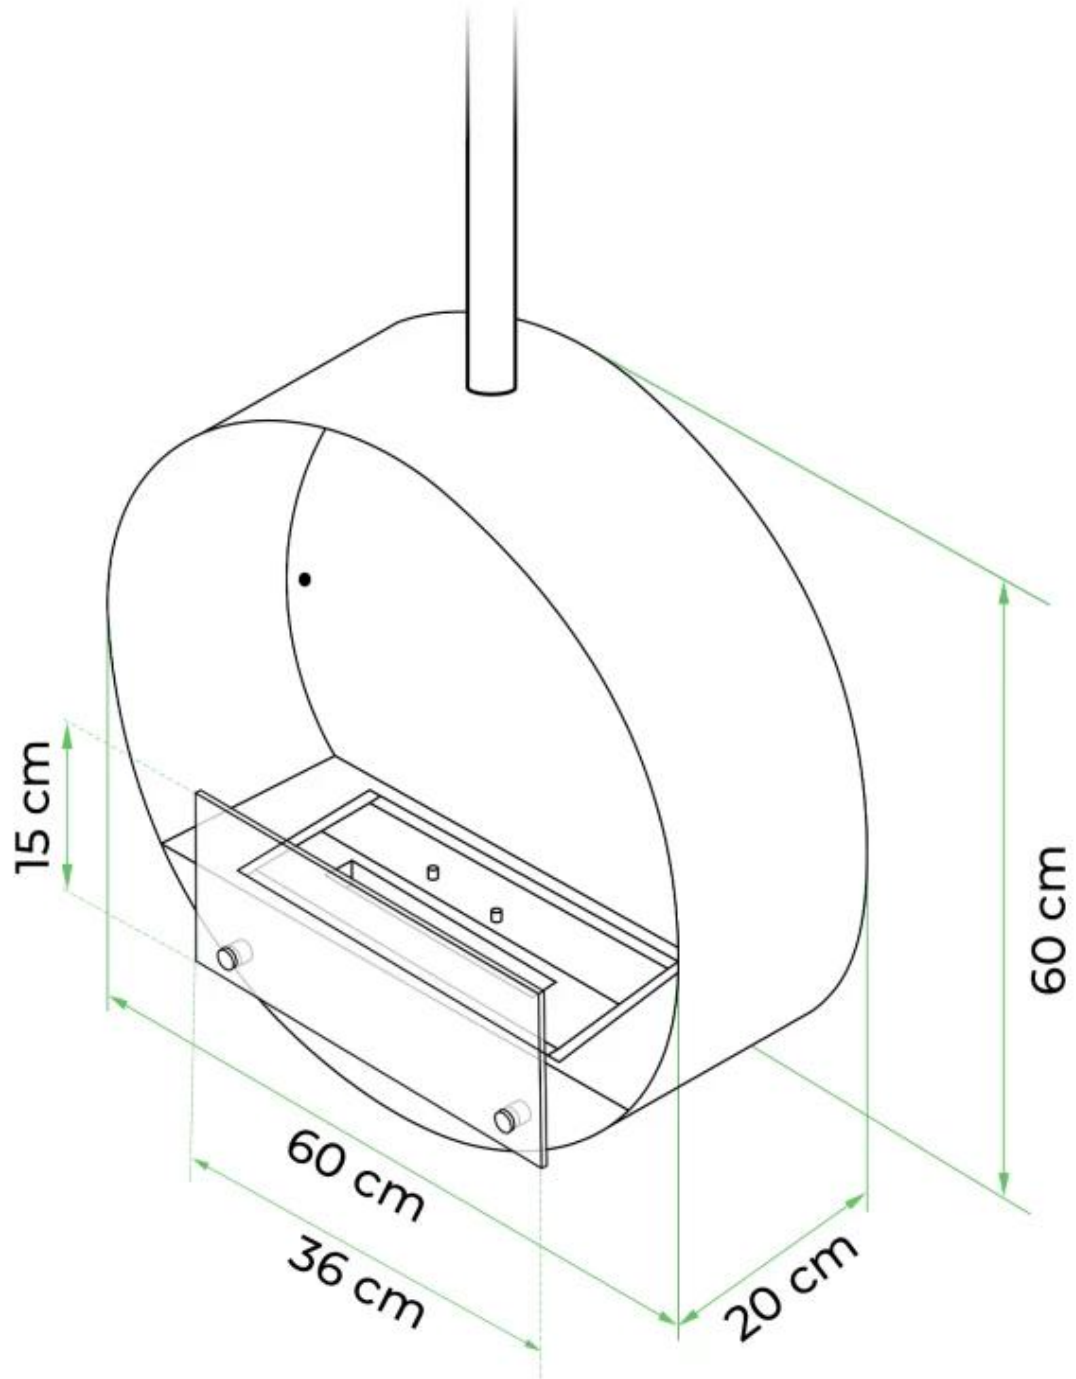

CACHFIRES

OTTAWA STEEL - 60 CM

BIO-40-104

Ottawa is a sleek, round ceiling-mounted bioethanol fireplace with a 60 cm diameter, made from 4 mm thick brushed steel for a raw and modern look. It features a 1.5-liter bioethanol burner, offering up to 6 hours of burn time per fill. The fireplace has an adjustable flame and requires no chimney, making installation easy with the included ceiling bracket and a 1-meter ceiling rod, extendable as needed. Ideal for creating a cosy atmosphere in rooms of at least 40 m³.

TECHNICAL SPECIFICATIONS

Burner

Flue/chimney	Not Required
Remote control	No
Flame length	24 cm
Minimum room size	45 m ³
Requires electricity	No
Burn time	6 hours
Recommended air change rate	1
Adjustable flame	Yes
Burner type	1,2 Liter Deluxe
Control	Manual
Heat output (max)	2,2 kW
Capacity	1.5 Litres
Fuel	Bioethanol
Usage	0.25 L/h

Key Specifications

Producttype	Ceiling-mounted bioethanol Fireplace
Brand	ScandiFlames
Use	Indoor
Warranty	2 years

Size

Length/Width	60 cm
Height	160 cm
Depth	20 cm
Diameter	60 cm

Material and Appearance

Material	Steel
Colour	Steel
Shape	Round
Glas included	Yes