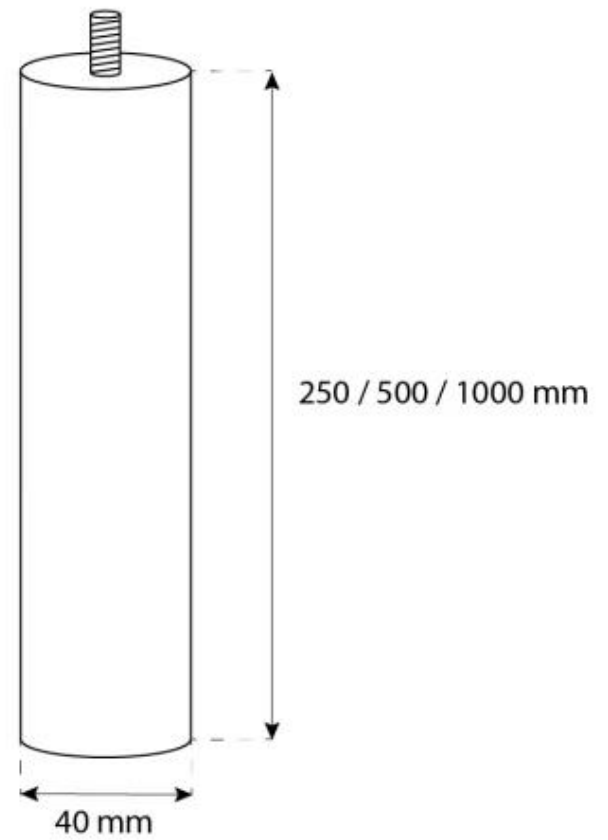

CACHFIRES

OTTAWA STEEL - 60 CM

BIO-40-104

Ottawa is a sleek, round ceiling-mounted bioethanol fireplace with a 60 cm diameter, made from 4 mm thick brushed steel for a raw and modern look. It features a 1.5-liter bioethanol burner, offering up to 6 hours of burn time per fill. The fireplace has an adjustable flame and requires no chimney, making installation easy with the included ceiling bracket and a 1-meter ceiling rod, extendable as needed. Ideal for creating a cosy atmosphere in rooms of at least 40 m³.

TECHNICAL SPECIFICATIONS

Burner

Flue/chimney	Not Required
Remote control	No
Flame length	24 cm
Minimum room size	45 m ³
Requires electricity	No
Burn time	6 hours
Recommended air change rate	1
Adjustable flame	Yes
Burner type	1,2 Liter Deluxe
Control	Manual
Heat output (max)	2,2 kW
Capacity	1.5 Litres
Fuel	Bioethanol
Usage	0.25 L/h

Key Specifications

Producttype	Ceiling-mounted bioethanol Fireplace
Brand	ScandiFlames
Use	Indoor
Warranty	2 years

Size

Length/Width	60 cm
Height	160 cm
Depth	20 cm
Diameter	60 cm

Material and Appearance

Material	Steel
Colour	Steel
Shape	Round
Glas included	Yes