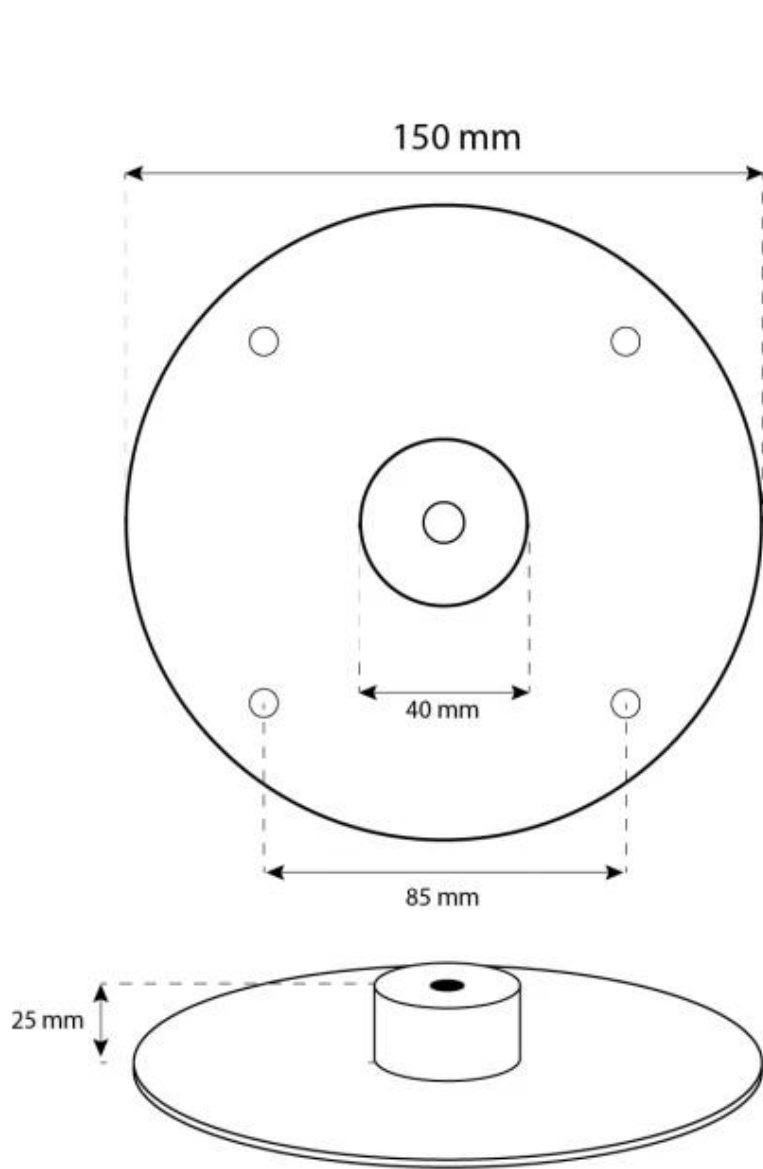

CACHFIRES

OTTAWA STEEL - 60 CM

BIO-40-104

Ottawa is a sleek, round ceiling-mounted bioethanol fireplace with a 60 cm diameter, made from 4 mm thick brushed steel for a raw and modern look. It features a 1.5-liter bioethanol burner, offering up to 6 hours of burn time per fill. The fireplace has an adjustable flame and requires no chimney, making installation easy with the included ceiling bracket and a 1-meter ceiling rod, extendable as needed. Ideal for creating a cosy atmosphere in rooms of at least 40 m³.

Key Specifications

Producttype	Ceiling-mounted bioethanol Fireplace
Brand	ScandiFlames
Use	Indoor
Warranty	2 years

Size

Length/Width	60 cm
Height	160 cm
Depth	20 cm
Diameter	60 cm

Material and Appearance

Material	Steel
Colour	Steel
Shape	Round
Glas included	Yes