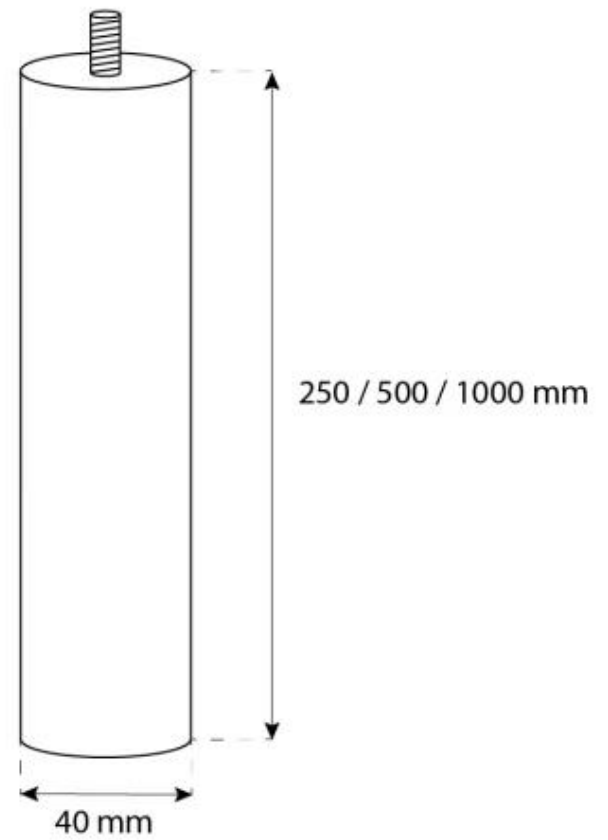

CACHFIRES

HALIFAX STEEL - 60 CM

BIO-40-106

Halifax is a stylish, oval ceiling-mounted bioethanol fireplace with a 60 cm width, made from 4 mm thick brushed steel for a modern, industrial look. It features a 1.5-liter bioethanol burner, offering up to 6 hours of burn time per fill. A safety glass in front of the flames protects against drafts and gusts. The fireplace is easy to install with the included ceiling bracket and a 1-meter ceiling rod, extendable as needed. Ideal for creating a cosy atmosphere in rooms of at least 40 m³.

TECHNICAL SPECIFICATIONS

Burner

Flame length	24 cm
Minimum room size	45 m ³
Requires electricity	Yes
Burn time	6 hours
Adjustable flame	Yes
Control	Manual
Heat output (max)	2,2 kW
Capacity	1.5 Litres
Flue/chimney	Not Required
Remote control	No
Fuel	Bioethanol
Usage	0.25 L/h

Key Specifications

Producttype	Ceiling-mounted bioethanol Fireplace
Brand	ScandiFlames
Use	Indoor
Warranty	2 years

Size

Length/Width	60 cm
Height	140 cm
Depth	30 cm

Material and Appearance

Material	Steel
Colour	Steel
Glas included	Yes