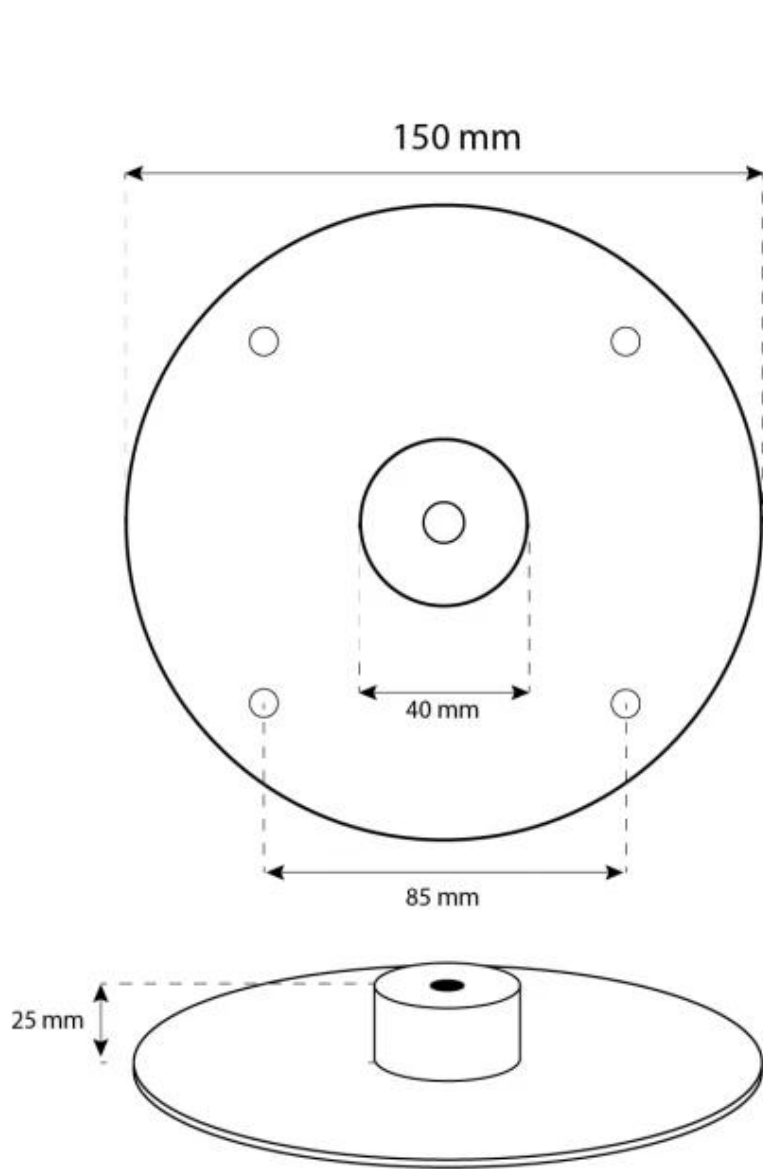

CACHFIRES

HALIFAX STEEL - 60 CM

BIO-40-106

Halifax is a stylish, oval ceiling-mounted bioethanol fireplace with a 60 cm width, made from 4 mm thick brushed steel for a modern, industrial look. It features a 1.5-liter bioethanol burner, offering up to 6 hours of burn time per fill. A safety glass in front of the flames protects against drafts and gusts. The fireplace is easy to install with the included ceiling bracket and a 1-meter ceiling rod, extendable as needed. Ideal for creating a cosy atmosphere in rooms of at least 40 m³.

TECHNICAL SPECIFICATIONS

Burner

Flame length	24 cm
Minimum room size	45 m ³
Requires electricity	Yes
Burn time	6 hours
Adjustable flame	Yes
Control	Manual
Heat output (max)	2,2 kW
Capacity	1.5 Litres
Flue/chimney	Not Required
Remote control	No
Fuel	Bioethanol
Usage	0.25 L/h

Key Specifications

Producttype	Ceiling-mounted bioethanol Fireplace
Brand	ScandiFlames
Use	Indoor
Warranty	2 years

Size

Length/Width	60 cm
Height	140 cm
Depth	30 cm

Material and Appearance

Material	Steel
Colour	Steel
Glas included	Yes