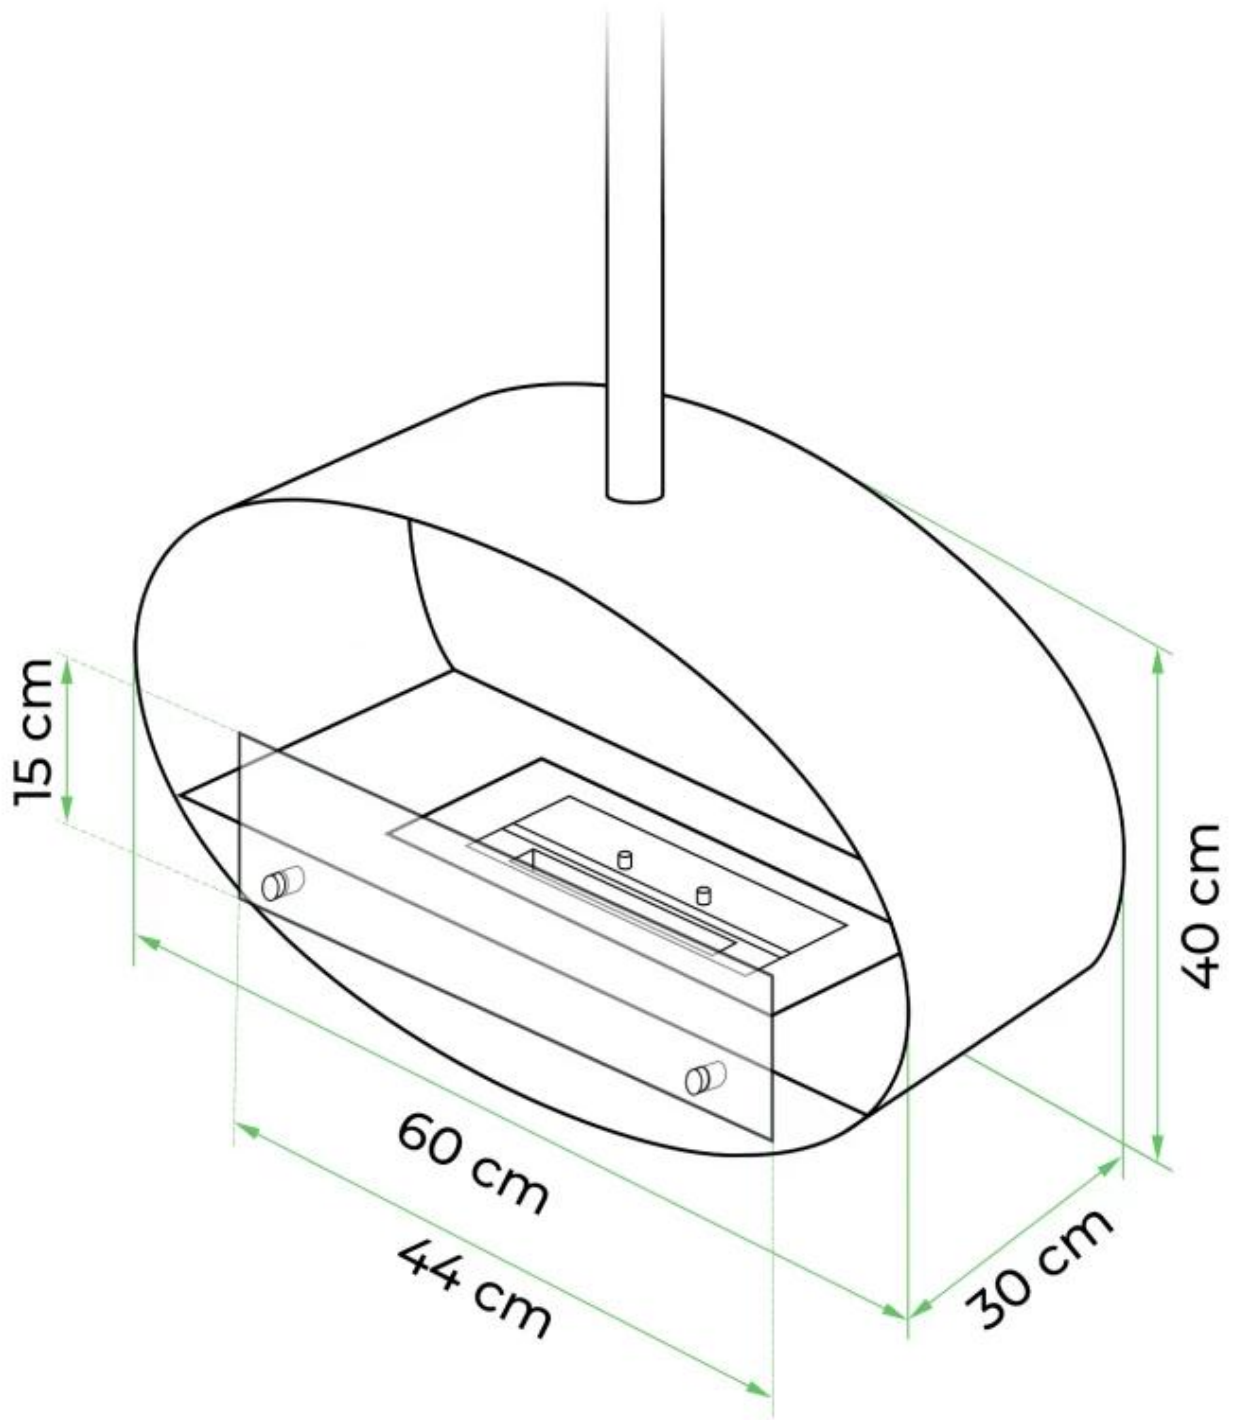

CACHFIRES

HALIFAX STEEL - 60 CM

BIO-40-106

Halifax is a stylish, oval ceiling-mounted bioethanol fireplace with a 60 cm width, made from 4 mm thick brushed steel for a modern, industrial look. It features a 1.5-liter bioethanol burner, offering up to 6 hours of burn time per fill. A safety glass in front of the flames protects against drafts and gusts. The fireplace is easy to install with the included ceiling bracket and a 1-meter ceiling rod, extendable as needed. Ideal for creating a cosy atmosphere in rooms of at least 40 m³.

TECHNICAL SPECIFICATIONS

Burner

Flame length	24 cm
Minimum room size	45 m ³
Requires electricity	Yes
Burn time	6 hours
Adjustable flame	Yes
Control	Manual
Heat output (max)	2,2 kW
Capacity	1.5 Litres
Flue/chimney	Not Required
Remote control	No
Fuel	Bioethanol
Usage	0.25 L/h

Key Specifications

Producttype	Ceiling-mounted bioethanol Fireplace
Brand	ScandiFlames
Use	Indoor
Warranty	2 years

Size

Length/Width	60 cm
Height	140 cm
Depth	30 cm

Material and Appearance

Material	Steel
Colour	Steel
Glas included	Yes