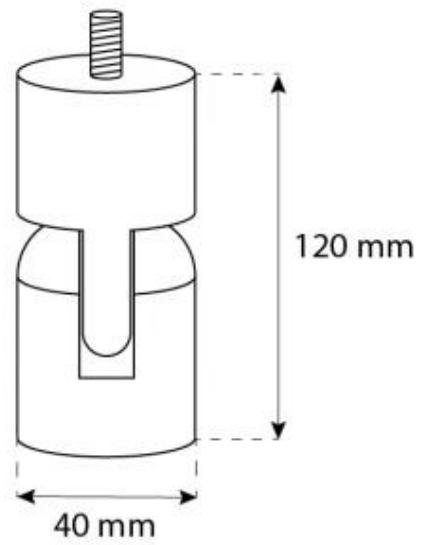

CACHFIRES

HALIFAX STEEL - 60 CM

BIO-40-106

Halifax is a stylish, oval ceiling-mounted bioethanol fireplace with a 60 cm width, made from 4 mm thick brushed steel for a modern, industrial look. It features a 1.5-liter bioethanol burner, offering up to 6 hours of burn time per fill. A safety glass in front of the flames protects against drafts and gusts. The fireplace is easy to install with the included ceiling bracket and a 1-meter ceiling rod, extendable as needed. Ideal for creating a cosy atmosphere in rooms of at least 40 m³.

TECHNICAL SPECIFICATIONS

Burner

Flame length	24 cm
Minimum room size	45 m ³
Requires electricity	Yes
Burn time	6 hours
Adjustable flame	Yes
Control	Manual
Heat output (max)	2,2 kW
Capacity	1.5 Litres
Flue/chimney	Not Required
Remote control	No
Fuel	Bioethanol
Usage	0.25 L/h

Key Specifications

Producttype	Ceiling-mounted bioethanol Fireplace
Brand	ScandiFlames
Use	Indoor
Warranty	2 years

Size

Length/Width	60 cm
Height	140 cm
Depth	30 cm

Material and Appearance

Material	Steel
Colour	Steel
Glas included	Yes