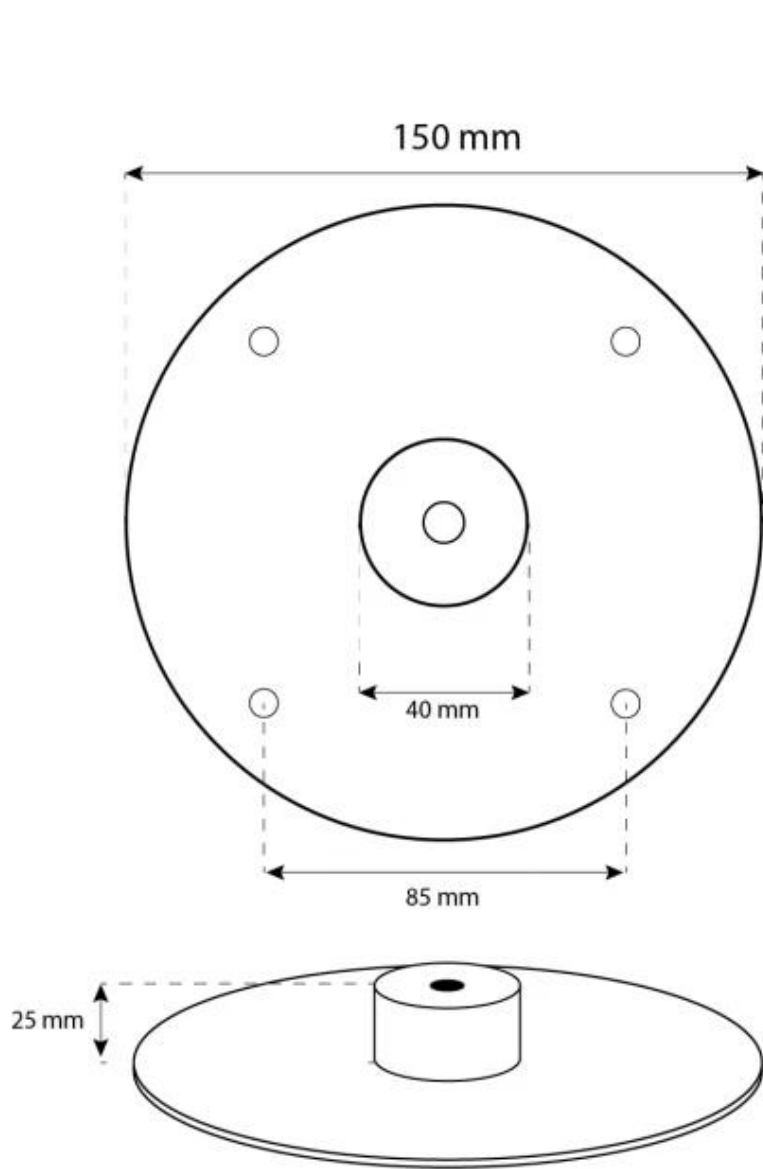

TECHNICAL SPECIFICATIONS

Burner

Remote control	No
Minimum room size	45 m ³
Requires electricity	No
Burn time	7 hours
Adjustable flame	Yes
Control	Manual
Heat output (max)	2 kW
Capacity	2 Litres
Flame length	21 cm
Flue/chimney	Not Required
Fuel	Bioethanol
Usage	0.3 L/h

Key Specifications

Producttype	Ceiling-mounted bioethanol Fireplace
Brand	ScandiFlames
Use	Indoor
Warranty	2 years

Size

Length/Width	80 cm
Height	160 cm
Depth	30 cm

Material and Appearance

Material	Steel
Colour	Black
Glas included	Yes