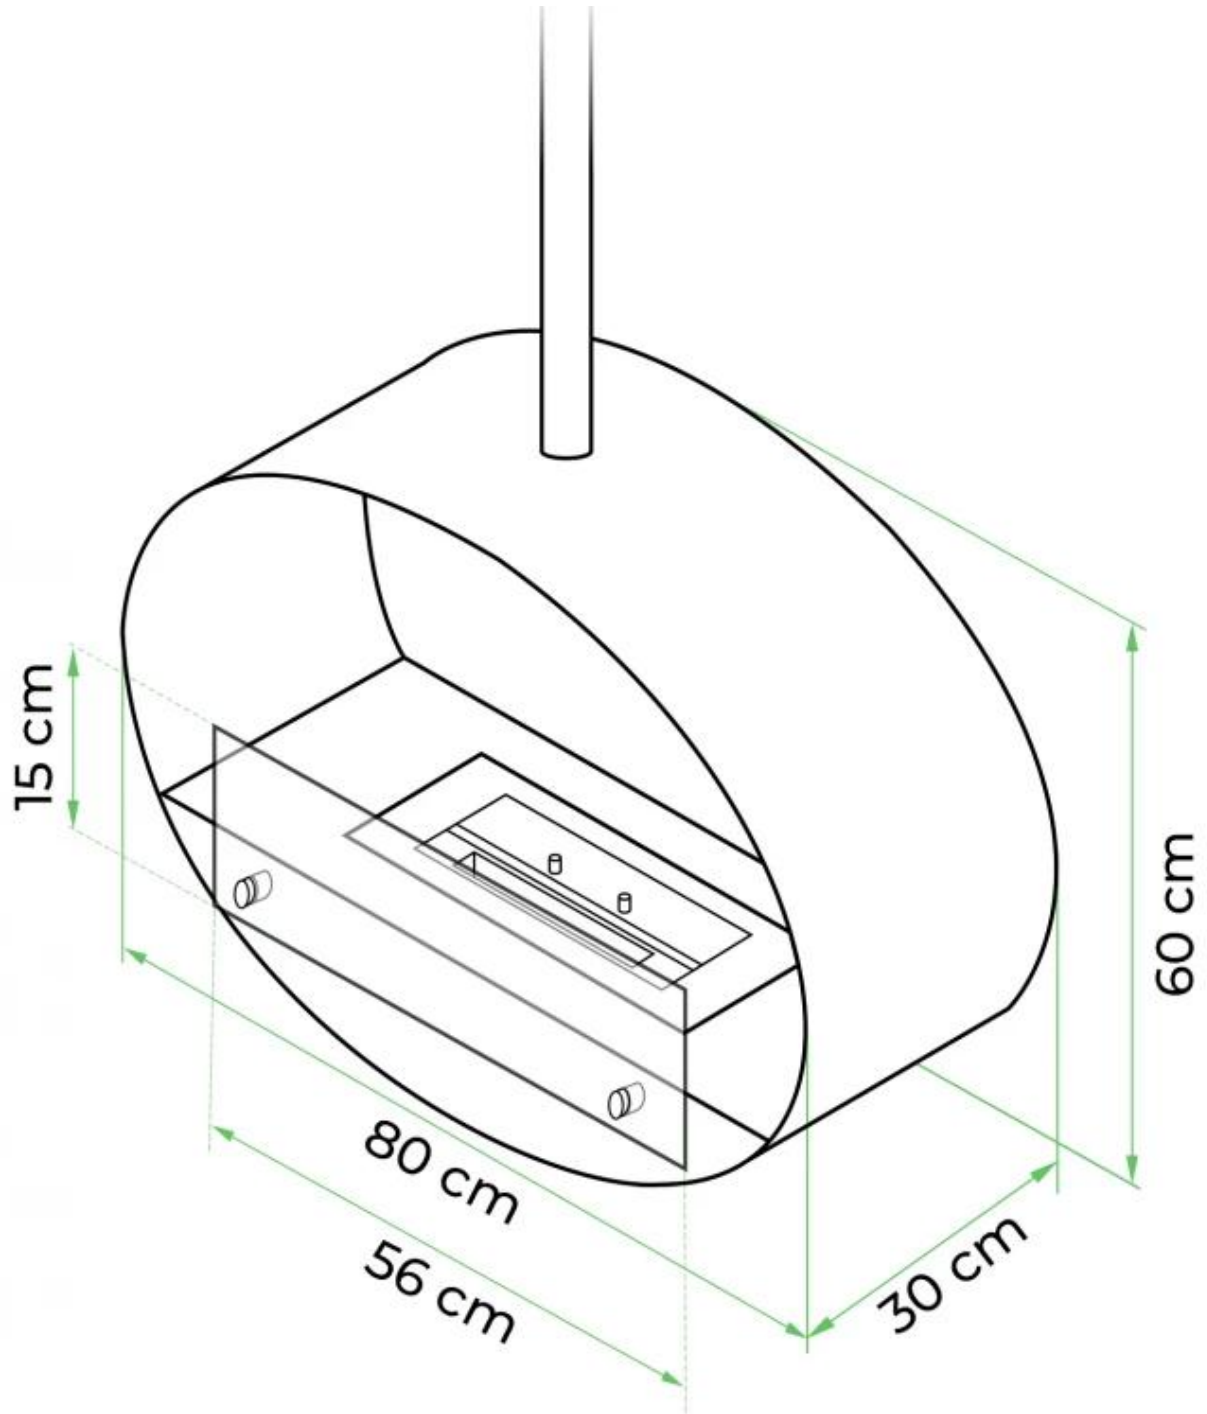

CACHFIRES

HALIFAX BLACK - 80 CM

BIO-40-107

Halifax is an elegant oval ceiling-mounted bioethanol fireplace with a width of 80 cm, featuring a 2-liter burner providing up to 7 hours of burn time per fill. Crafted from 4 mm thick powder-coated black steel, this suspended oval fireplace offers a sophisticated appearance. A safety glass in front of the flames protects against small drafts. Easy installation with the included bracket and ceiling rod, and the fireplace height can be adjusted.

TECHNICAL SPECIFICATIONS

Burner

Remote control	No
Minimum room size	45 m ³
Requires electricity	No
Burn time	7 hours
Adjustable flame	Yes
Control	Manual
Heat output (max)	2 kW
Capacity	2 Litres
Flame length	21 cm
Flue/chimney	Not Required
Fuel	Bioethanol
Usage	0.3 L/h

Key Specifications

Producttype	Ceiling-mounted bioethanol Fireplace
Brand	ScandiFlames
Use	Indoor
Warranty	2 years

Size

Length/Width	80 cm
Height	160 cm
Depth	30 cm

Material and Appearance

Material	Steel
Colour	Black
Glas included	Yes