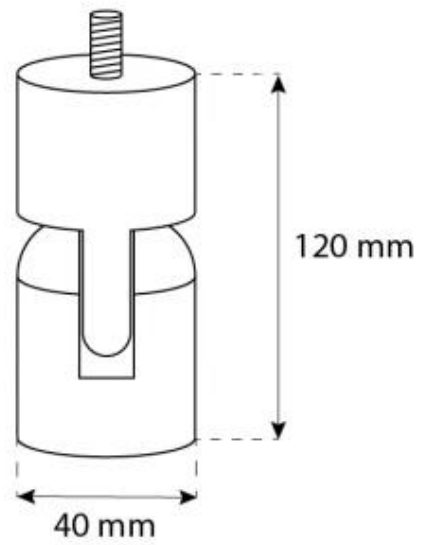

CACHFIRES

HALIFAX BLACK - 80 CM

BIO-40-107

Halifax is an elegant oval ceiling-mounted bioethanol fireplace with a width of 80 cm, featuring a 2-liter burner providing up to 7 hours of burn time per fill. Crafted from 4 mm thick powder-coated black steel, this suspended oval fireplace offers a sophisticated appearance. A safety glass in front of the flames protects against small drafts. Easy installation with the included bracket and ceiling rod, and the fireplace height can be adjusted.

TECHNICAL SPECIFICATIONS

Burner

Remote control	No
Minimum room size	45 m ³
Requires electricity	No
Burn time	7 hours
Adjustable flame	Yes
Control	Manual
Heat output (max)	2 kW
Capacity	2 Litres
Flame length	21 cm
Flue/chimney	Not Required
Fuel	Bioethanol
Usage	0.3 L/h

Key Specifications

Producttype	Ceiling-mounted bioethanol Fireplace
Brand	ScandiFlames
Use	Indoor
Warranty	2 years

Size

Length/Width	80 cm
Height	160 cm
Depth	30 cm

Material and Appearance

Material	Steel
Colour	Black
Glas included	Yes