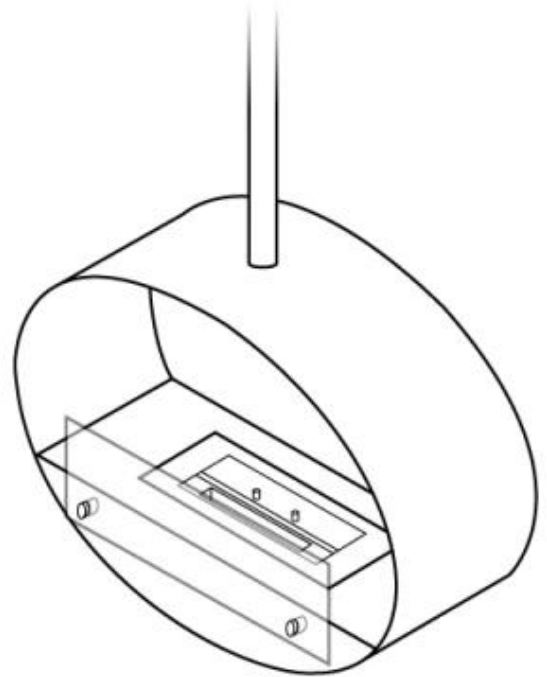

CACHFIRES

HALIFAX BLACK - 80 CM

BIO-40-107

Halifax is an elegant oval ceiling-mounted bioethanol fireplace with a width of 80 cm, featuring a 2-liter burner providing up to 7 hours of burn time per fill. Crafted from 4 mm thick powder-coated black steel, this suspended oval fireplace offers a sophisticated appearance. A safety glass in front of the flames protects against small drafts. Easy installation with the included bracket and ceiling rod, and the fireplace height can be adjusted.

Key Specifications

Producttype	Ceiling-mounted bioethanol Fireplace
Brand	ScandiFlames
Use	Indoor
Warranty	2 years

Size

Length/Width	80 cm
Height	160 cm
Depth	30 cm

Material and Appearance

Material	Steel
Colour	Black
Glas included	Yes