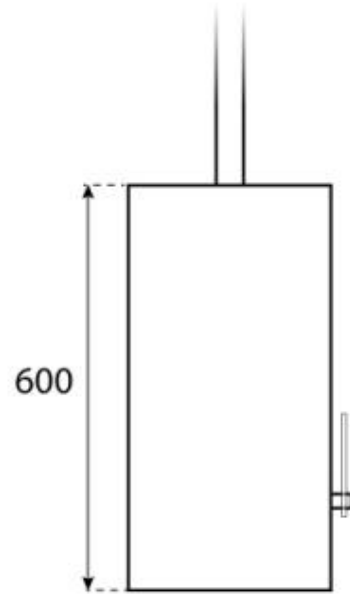

TECHNICAL SPECIFICATIONS

Burner

Remote control	No
Minimum room size	45 m ³
Requires electricity	No
Burn time	7 hours
Adjustable flame	Yes
Control	Manual
Heat output (max)	2 kW
Capacity	2 Litres
Flame length	21 cm
Flue/chimney	Not Required
Fuel	Bioethanol
Usage	0.3 L/h

Key Specifications

Producttype	Ceiling-mounted bioethanol Fireplace
Brand	ScandiFlames
Use	Indoor
Warranty	2 years

Size

Length/Width	80 cm
Height	160 cm
Depth	30 cm

Material and Appearance

Material	Steel
Colour	Black
Glas included	Yes