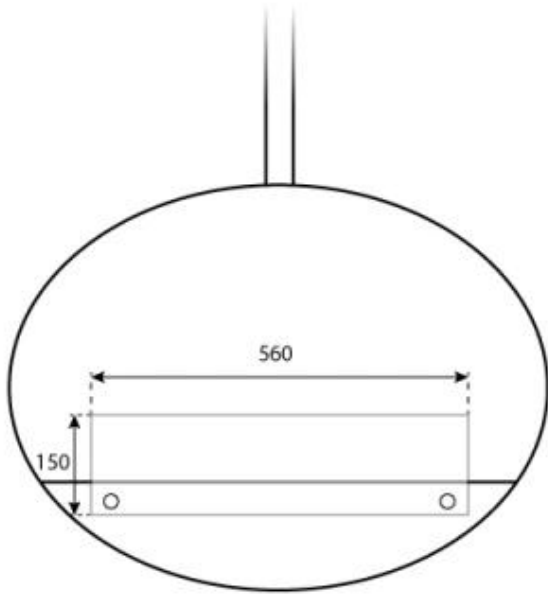

Key Specifications

Producttype	Ceiling-mounted bioethanol Fireplace
Brand	ScandiFlames
Use	Indoor
Warranty	2 years

Size

Length/Width	80 cm
Height	160 cm
Depth	30 cm

Material and Appearance

Material	Steel
Colour	Black
Glas included	Yes