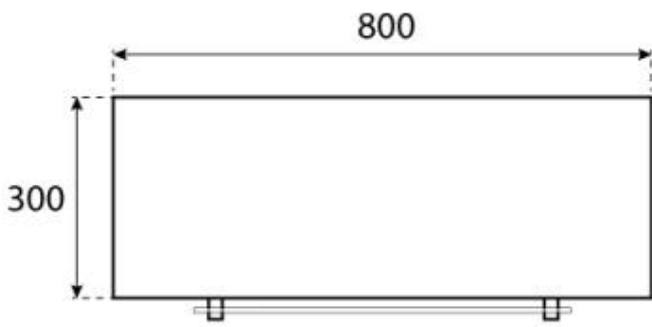

Key Specifications

Producttype	Ceiling-mounted bioethanol Fireplace
Brand	ScandiFlames
Use	Indoor
Warranty	2 years

Size

Length/Width	80 cm
Height	160 cm
Depth	30 cm

Material and Appearance

Material	Steel
Colour	Black
Glas included	Yes