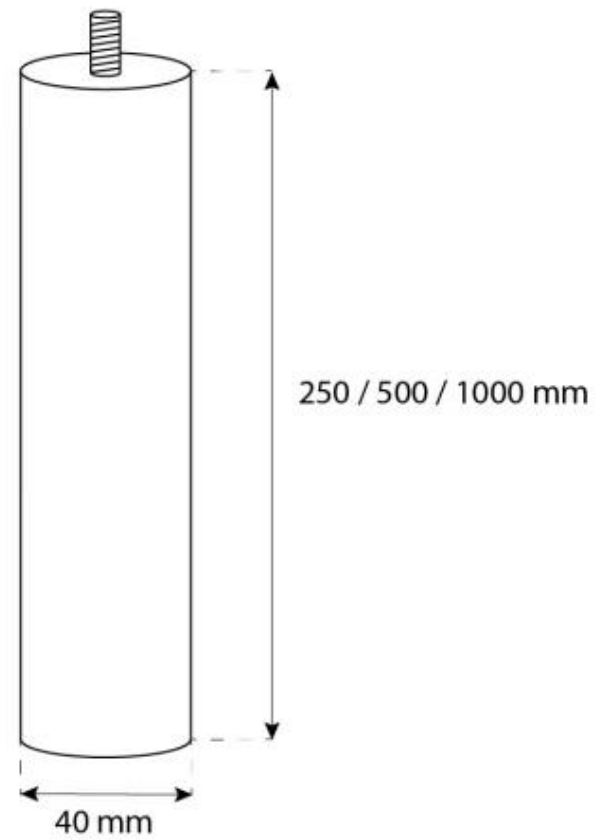

CACHFIRES

HALIFAX BLACK - 80 CM

BIO-40-107

Halifax is an elegant oval ceiling-mounted bioethanol fireplace with a width of 80 cm, featuring a 2-liter burner providing up to 7 hours of burn time per fill. Crafted from 4 mm thick powder-coated black steel, this suspended oval fireplace offers a sophisticated appearance. A safety glass in front of the flames protects against small drafts. Easy installation with the included bracket and ceiling rod, and the fireplace height can be adjusted.

TECHNICAL SPECIFICATIONS

Burner

Remote control	No
Minimum room size	45 m ³
Requires electricity	No
Burn time	7 hours
Adjustable flame	Yes
Control	Manual
Heat output (max)	2 kW
Capacity	2 Litres
Flame length	21 cm
Flue/chimney	Not Required
Fuel	Bioethanol
Usage	0.3 L/h

Key Specifications

Producttype	Ceiling-mounted bioethanol Fireplace
Brand	ScandiFlames
Use	Indoor
Warranty	2 years

Size

Length/Width	80 cm
Height	160 cm
Depth	30 cm

Material and Appearance

Material	Steel
Colour	Black
Glas included	Yes