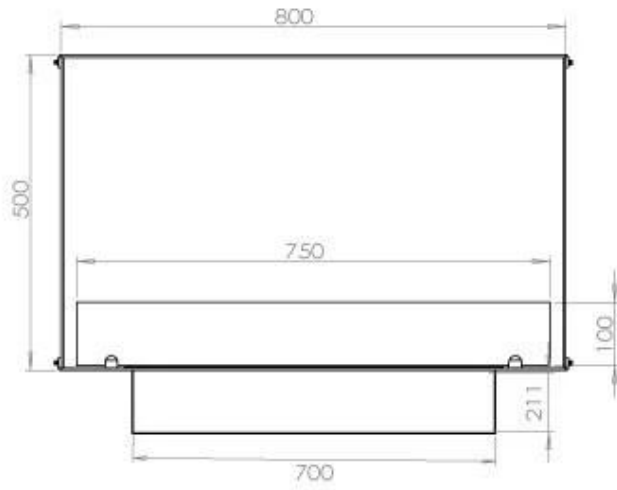

Automatic burner 700