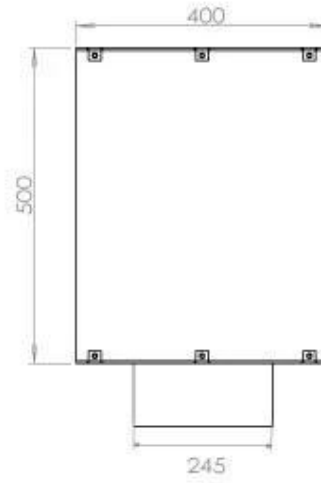

Automatic burner 700