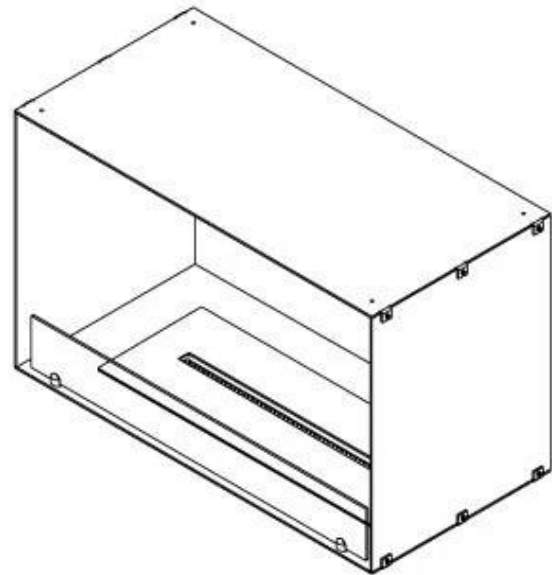

CACHFIRES

FOCO ONE 800 MEDIUM - REMOTE CONTROLLED BURNER

BIO-30-134PF

The Foco One 800 Medium built-in bioethanol fireplace is designed for a single-sided view of the flames. With a width of 80 cm and a depth of 30 cm, it is made to seamlessly built into walls. This stylish model features an automatic burner, controlled via remote, and offers a choice between Planika PrimeFire 700 or DecoFlame F3 burner. Both options include advanced safety sensors. The sleek design, constructed from 4 mm powder-coated stainless steel, is complemented by tempered glass for flame stability and protection.

TECHNICAL SPECIFICATIONS

Burner - Features

Burner type	Planika PrimeFire 700
Burner type	DecoFlame F3
Flame length	50 cm
Heat output (max)	4,4 kW
Heat output (max)	3,2 kW
Remote control	Yes (included)
Requires electricity	Yes
Burn time	20 hours
Burn time	4.5 hours
Adjustable flame	Yes
Minimum room size	64 m ³
Minimum room size	44 m ³
Capacity	4.0 Litres
Capacity	1.9 Litres
Control	Control Panel
Control	Remote Control
Usage	0.4 L/h
Usage	0.45 L/h

Type

Flue/chimney	Not Required
Producttype	1-sided Built-in Bioethanol Fireplace
Brand	Foco
Fuel	Bioethanol
Flame view	Front
Use	Indoor
Warranty	2 years

Size

Length/Width	80 cm
Height	50 cm
Depth	30 cm
Weight	22 kg

Appearance

Material	Steel
Steel Thickness	4 mm
Colour	Black
Glas included	Yes

Automatic burner 700

PrimeFire 700