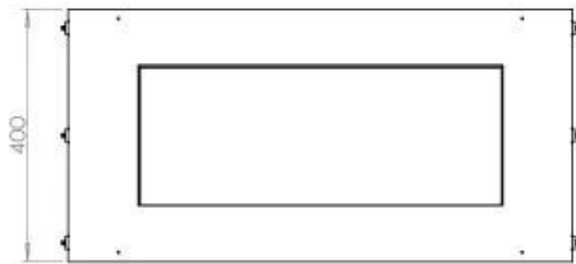

Automatic burner 700