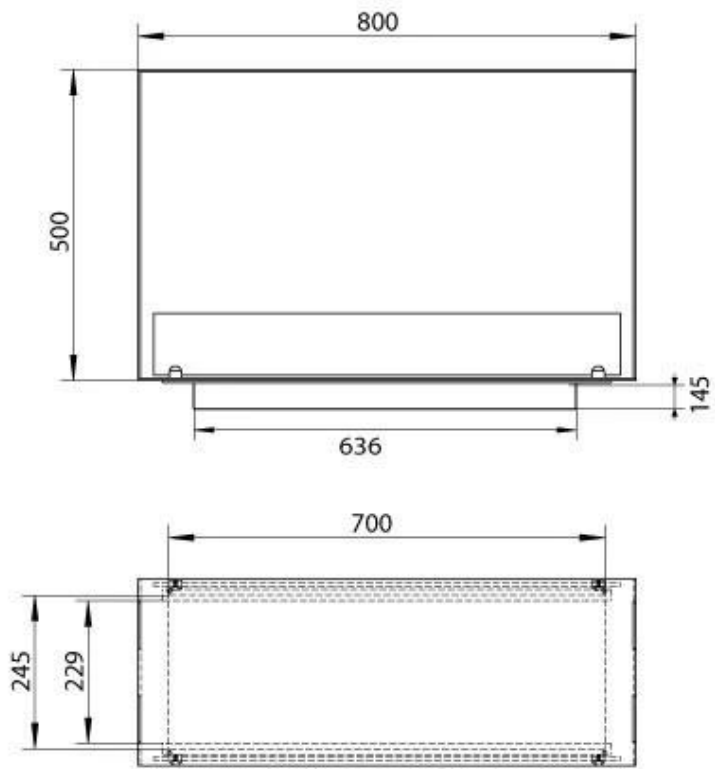

PrimeFire 700