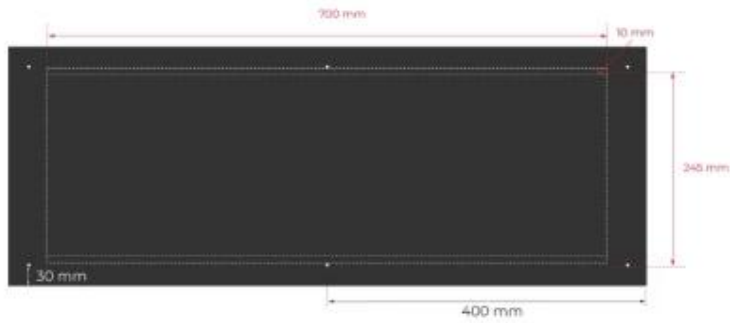

Appearance

Material	Steel
Steel Thickness	4 mm
Colour	Black
Glas included	Yes

Foco Room Divider 800 Medium Decoflame F3 700

Top view with fixing points
and burner cutout with lip in bottom plate

Foco Room Divider 800 Medium Planika PrimeFire 700

Top view with fixing points
and burner cutout with lip in bottom plate