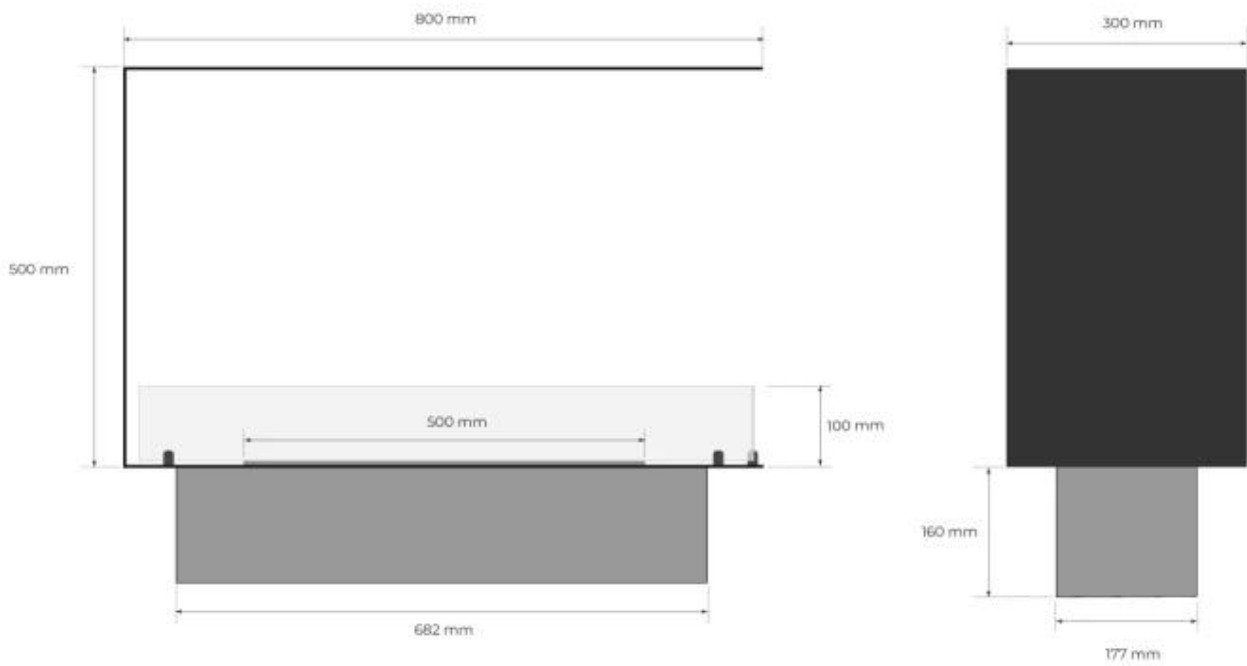

TECHNICAL SPECIFICATIONS

Burner - Features

Burn time	20 hours
Burn time	4.5 hours
Adjustable flame	Yes
Minimum room size	64 m ³
Minimum room size	44 m ³
Capacity	4.0 Litres
Capacity	1.9 Litres
Burner type	DecoFlame F3
Burner type	Planika PrimeFire 700
Heat output (max)	3,2 kW
Heat output (max)	4,4 kW
Control	Control Panel
Control	Remote Control
Flame length	50 cm
Remote control	Yes (included)
Remote control	Yes (add-on)
Requires electricity	Yes

Type

Flue/chimney	Not Required
Recommended air change rate	1
Producttype	3-sided Built-in Bioethanol Fireplace
Brand	Foco
Fuel	Bioethanol
Use	Indoor
Flame view	Room Divider
Warranty	2 years

Size

Length/Width	80 cm
Height	50 cm
Depth	30 cm
Weight	25 kg

Appearance

Material	Steel
Steel Thickness	4 mm
Colour	Black
Glas included	Yes

Foco Room Divider 800 Medium Decoflame F3 700

Top view with fixing points
and burner cutout with lip in bottom plate

Foco Room Divider 800 Medium Planika PrimeFire 700

Top view with fixing points
and burner cutout with lip in bottom plate