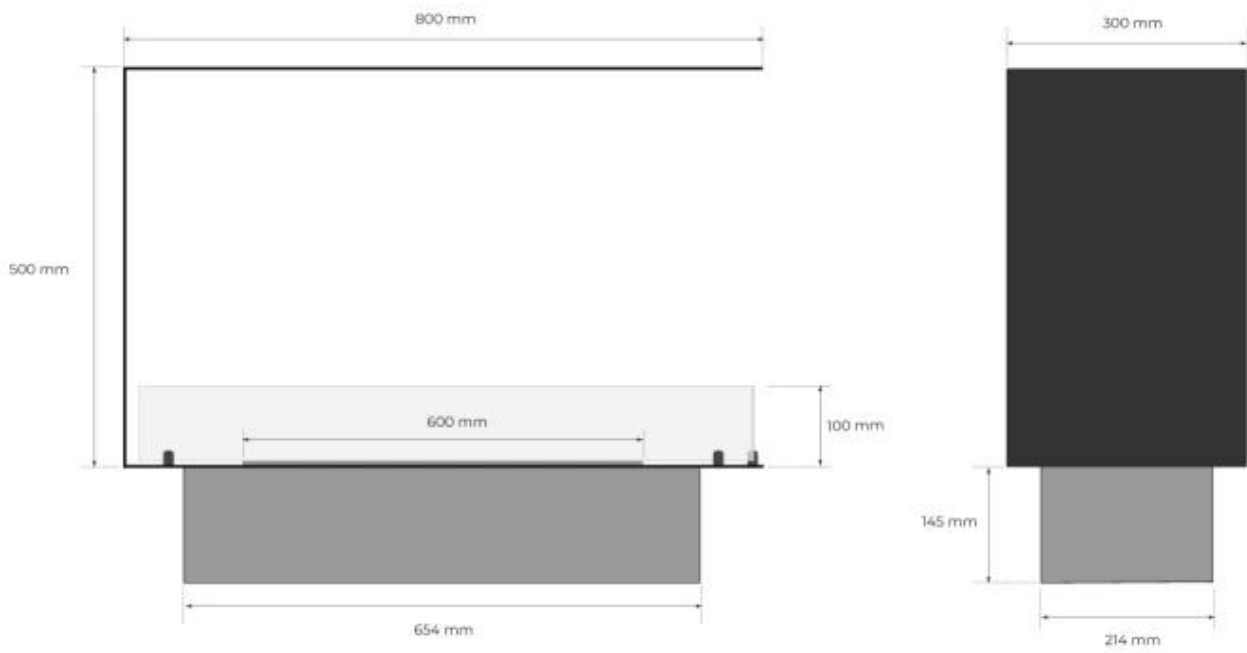

Type

Flue/chimney	Not Required
Recommended air change rate	1
Producttype	3-sided Built-in Bioethanol Fireplace
Brand	Foco
Fuel	Bioethanol
Use	Indoor
Flame view	Room Divider
Warranty	2 years

Size

Length/Width	80 cm
Height	50 cm
Depth	30 cm
Weight	25 kg

Appearance

Material	Steel
Steel Thickness	4 mm
Colour	Black
Glas included	Yes

Foco Room Divider 800 Medium Decoflame F3 700

Top view with fixing points
and burner cutout with lip in bottom plate

Foco Room Divider 800 Medium Planika PrimeFire 700

Top view with fixing points
and burner cutout with lip in bottom plate