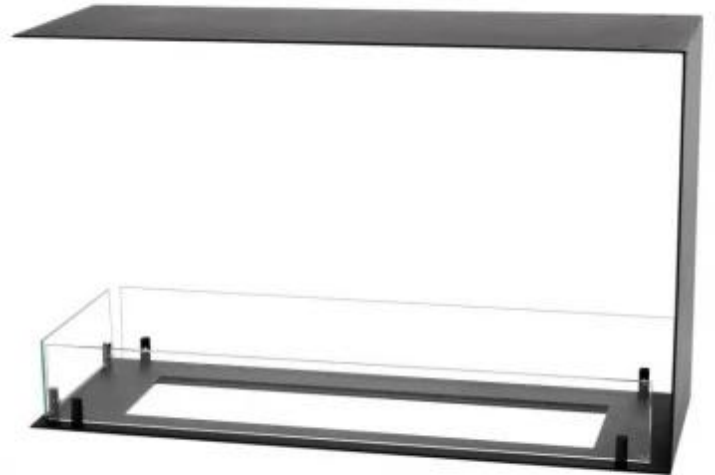

CACHFIRES

FOCO ROOM DIVIDER 800 MEDIUM - AUTOMATIC BURNER

BIO-30-143PF

Foco Room Divider 800 Medium Automatic Burner is a stylish and functional 3-sided bioethanol fireplace, perfect for use as a room divider. With an 80 cm width and 30 cm depth, it fits seamlessly into walls, allowing a view of the flames from three angles. This fireplace offers a choice between two advanced automatic burners: Planika PrimeFire 700 or DecoFlame F3, both equipped with safety sensors and remote control operation. The robust construction and sleek design make it a modern, eco-friendly heating solution.

TECHNICAL SPECIFICATIONS

Burner - Features

Burn time	20 hours
Burn time	4.5 hours
Adjustable flame	Yes
Minimum room size	64 m ³
Minimum room size	44 m ³
Capacity	4.0 Litres
Capacity	1.9 Litres
Burner type	DecoFlame F3
Burner type	Planika PrimeFire 700
Heat output (max)	3,2 kW
Heat output (max)	4,4 kW
Control	Control Panel
Control	Remote Control
Flame length	50 cm
Remote control	Yes (included)
Remote control	Yes (add-on)
Requires electricity	Yes

Type

Flue/chimney	Not Required
Recommended air change rate	1
Producttype	3-sided Built-in Bioethanol Fireplace
Brand	Foco
Fuel	Bioethanol
Use	Indoor
Flame view	Room Divider
Warranty	2 years

Size

Length/Width	80 cm
Height	50 cm
Depth	30 cm
Weight	25 kg

Appearance

Material	Steel
Steel Thickness	4 mm
Colour	Black
Glas included	Yes

Foco Room Divider 800 Medium Decoflame F3 700

Top view with fixing points
and burner cutout with lip in bottom plate

Foco Room Divider 800 Medium Planika PrimeFire 700