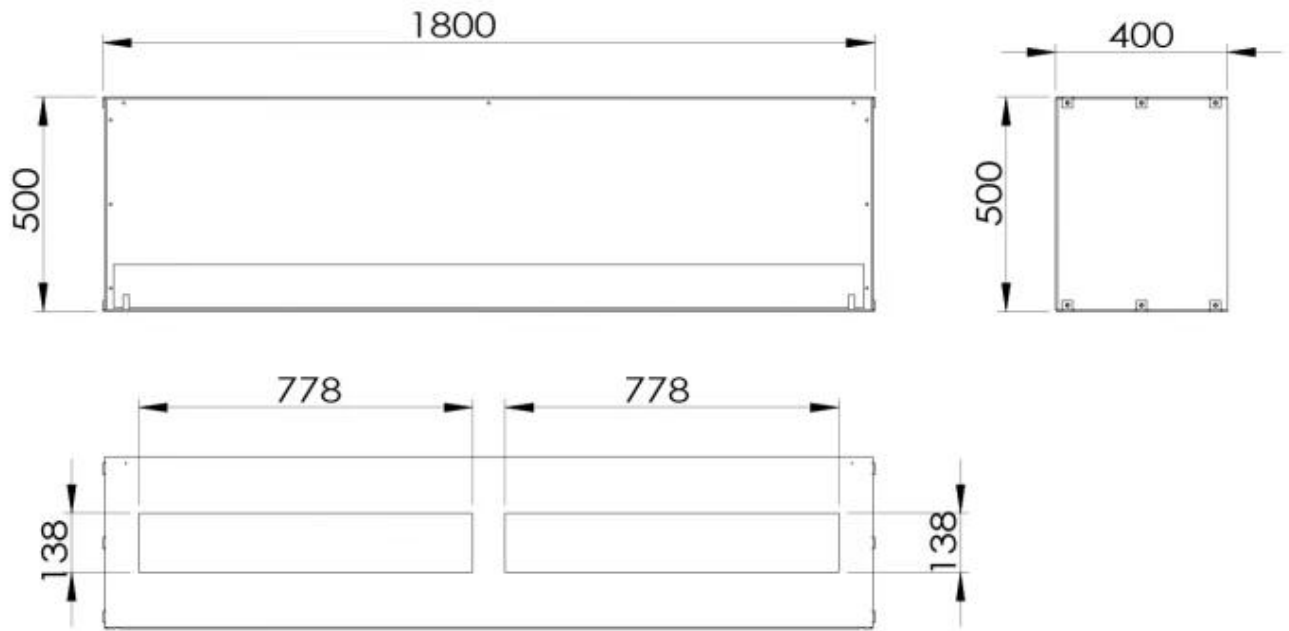

Size

| | |
|--------------|--------|
| Length/Width | 180 cm |
| Height | 50 cm |
| Depth | 40 cm |

Foco One 1800 - Manual Burner

Foco One 1800 - Automatic Burner