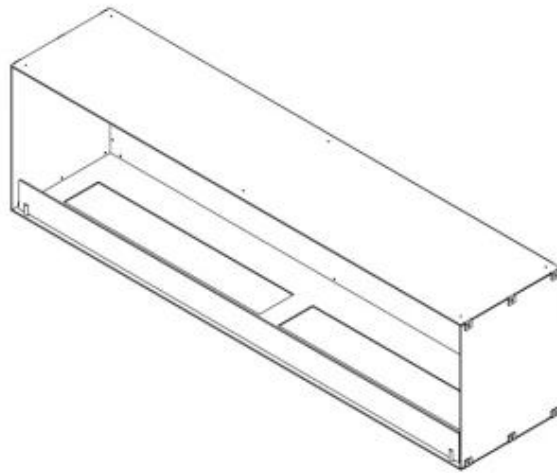

CACHFIRES

FOCO ONE 1800

BIO-30-150

Foco One 1800 is a stunning 180 cm wide built-in bioethanol fireplace designed to create a striking focal point in modern interiors. Its 1-sided design makes it ideal for wall installations, especially under a TV or as part of a media wall. Choose between a manual dual-burner setup for a classic experience or automatic burners with remote control for added convenience. The fireplace is crafted from 4 mm powder-coated stainless steel in a sleek black finish, while tempered glass ensures a stable and protected flame experience.

Size

| | |
|--------------|--------|
| Length/Width | 180 cm |
| Height | 50 cm |
| Depth | 40 cm |

Foco One 1800 - Manual Burner

Foco One 1800 - Automatic Burner