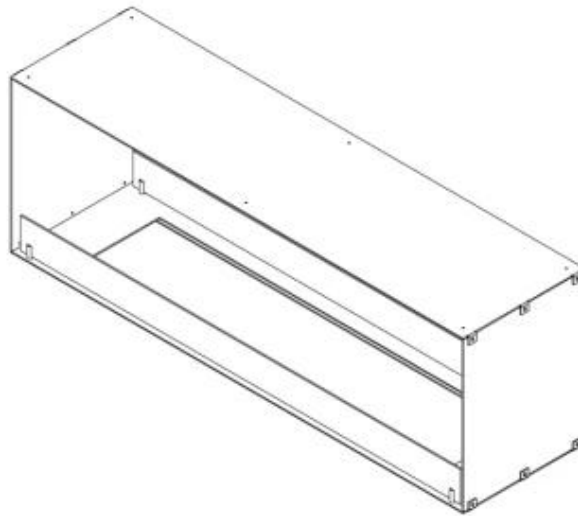

CACHFIRES

FOCO TWO 1500

BIO-30-151

Foco Two 1500 is a 150 cm wide, two-sided built-in bioethanol fireplace that allows viewing of flames from both sides, making it perfect for partition walls and TV setups. This fireplace is part of the Foco series, known for affordable built-in bioethanol fireplaces. It offers a choice between a manual or automatic burner, allowing customisation of flame control and operation. Constructed from 4 mm powder-coated stainless steel, the Foco Two 1500 features a sleek design that highlights the beauty of the flames.

TECHNICAL SPECIFICATIONS

Burner - Features

Minimum room size	140 m ³
Minimum room size	94 m ³
Capacity	21 Litres
Capacity	6.8 Litres
Capacity	7 Litres
Flame length	100 cm
Flame length	90 cm
Heat output (max)	9,4 kW
Heat output (max)	6,4 kW
Remote control	Yes (included)
Remote control	No
Control	Remote Control
Control	Automatic
Control	Manual
Requires electricity	No
Requires electricity	Yes
Adjustable flame	Yes
Burn time	35 hours
Burn time	11 hours
Burn time	7.5 hours

Type

Flue/chimney	Not Required
Producttype	See-through Built-in Bioethanol Fireplace
Brand	Foco
Fuel	Bioethanol
Use	Indoor
Flame view	See-through
Warranty	2 years

Size

Length/Width	150 cm
Height	50 cm
Depth	40 cm

Appearance

Material	Steel
Steel Thickness	4 mm
Colour	Black
Glas included	Yes

Foco Two 1500 - Automatic Burner

Foco Two 1500 - Manual Burner