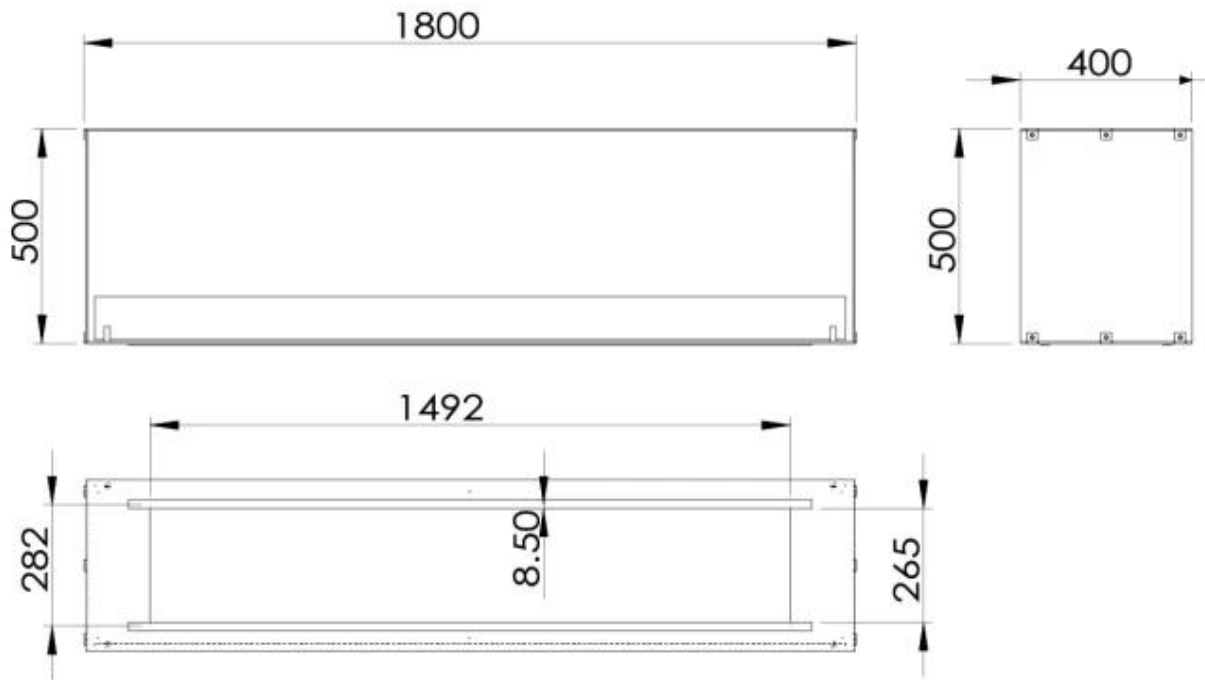

TECHNICAL SPECIFICATIONS

Burner - Features

Capacity	8.6 Litres
Capacity	8 Litres
Capacity	26.8 Litres
Flame length	130 cm
Flame length	120 cm
Heat output (max)	13 kW
Heat output (max)	8,8 kW
Remote control	Yes (included)
Remote control	No
Requires electricity	No
Requires electricity	Yes
Control	Remote Control
Control	Automatic
Control	Manual
Adjustable flame	Yes
Minimum room size	130 m ³
Minimum room size	160 m ³

Type

Flue/chimney	Not Required
Recommended air change rate	1
Producttype	See-through Built-in Bioethanol Fireplace
Brand	Foco
Fuel	Bioethanol
Use	Indoor
Flame view	See-through
Warranty	2 years

Size

Length/Width	180 cm
Height	50 cm
Depth	40 cm

Appearance

Material	Steel
----------	-------

Steel Thickness	4 mm
Colour	Black
Glas included	Yes

Foco Two 1800 - Automatic Burner

Foco Two 1800 - Manual Burner