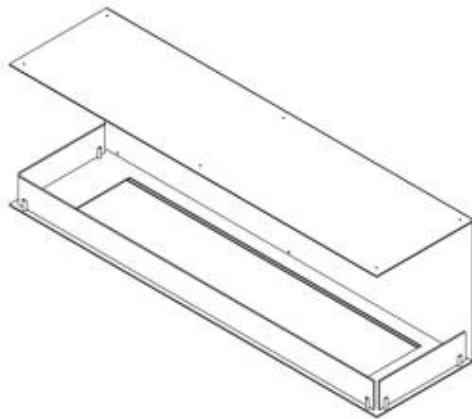

Foco Three 1500 - Automatic Burner