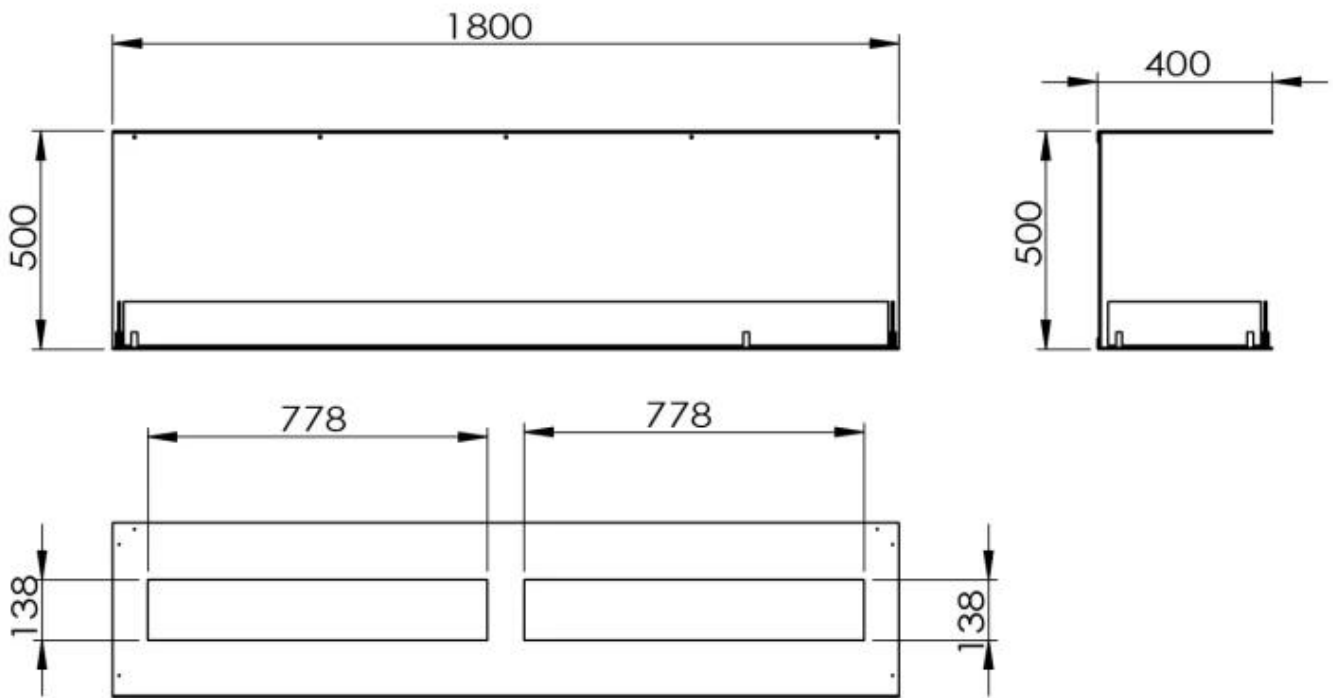

Burner - Features

Capacity	8 Litres
Capacity	8.6 Litres
Capacity	26.8 Litres
Flame length	130 cm
Flame length	120 cm
Heat output (max)	13 kW
Heat output (max)	8,8 kW
Remote control	No
Remote control	Yes (included)
Burn time	35 hours
Burn time	11 hours
Burn time	6.5 hours
Requires electricity	No
Requires electricity	Yes
Adjustable flame	Yes
Control	Remote Control
Control	Automatic
Control	Manual
Minimum room size	130 m ³
Minimum room size	160 m ³

Size

Length/Width	180 cm
Height	50 cm
Depth	40 cm

Appearance

Material	Steel
Steel Thickness	4 mm
Colour	Black
Glas included	Yes

Foco Three 1800 - Manual Burner

Foco Three 1800 - Automatic Burner